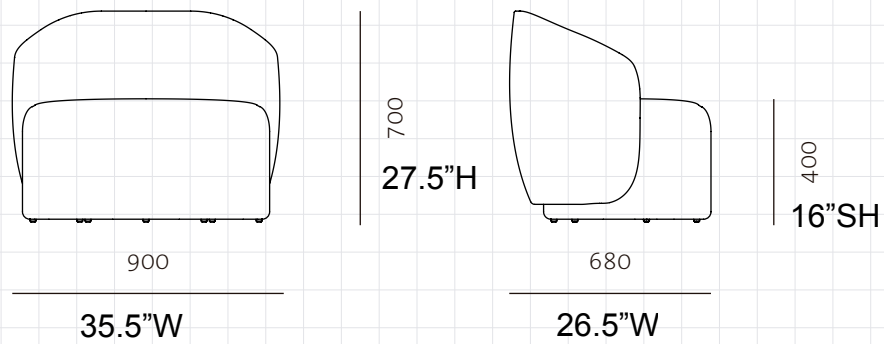

Taylor Sofa One Seater

CODE TA-S410
DIMENSIONS W900 x D680 x H700mm

NET WEIGHT 23.0 kg
ENVIRONMENT Indoor

MATERIALS Solid wood plywood frame, upholstery
*Please refer to website or contact your local representative for complete material swatches.

SHIPPING	Package	Assembled		
	Package Qty	1 pcs/box		
	Packaging	Measurement (mm)	Volume (cbm)	Gross Weight (kg)
	FCL	W985 x D765 x H805	0.61	30.03
	LCL/AIR	W1025 x D805 x H895	0.74	39.61