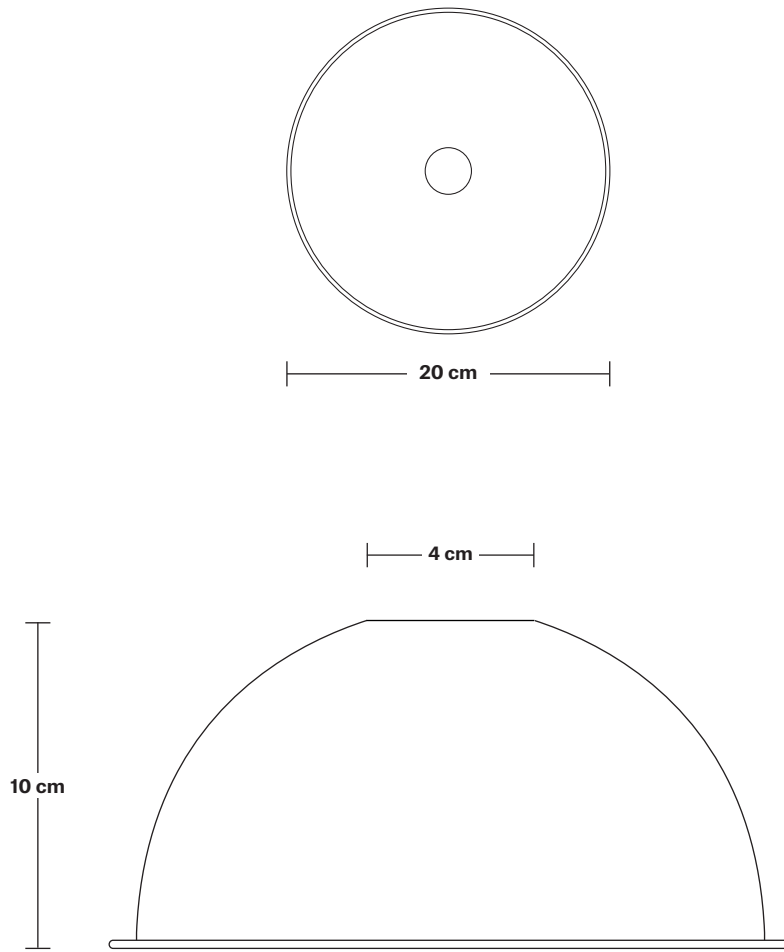

Holder Diameter: 6.2 cm / 2.4"

Holder Height: 24 cm / 9.4"

Ceiling Rose Diameter: 11 cm / 4.3"

Ceiling Rose Height: 2.5 cm / 0.98"

INDUSTVILLE

Sleek Wall Holder (for shades)

SPECIFICATIONS

We meet all UK and EU lighting and safety regulations.

Maximum Weight: 0.57 kg

INFORMATION

Product Code: SL-WL

Finishes: Brass, Pewter, Copper, Black.

Ready to be installed, installation required.

Wall mount screws not included.

DIMENSIONS

H: 24 cm x **W:** 21 cm x **D:** 11 cm

Holder Width: 20 cm / 7.9"

Holder Diameter: 6.2 cm / 2.4"

Holder Height: 24 cm / 9.4"

Ceiling Rose Diameter: 11 cm / 4.3"

Ceiling Rose Height: 2.5 cm / 0.98"

Dome - 8 Inch

SPECIFICATIONS

We meet all UK and EU lighting and safety regulations.

DIMENSIONS

H: 10 cm x **W:** 20 cm x **D:** 20 cm

Shade Diameter: 20 cm / 8"

Shade Height: 10 cm / 4"