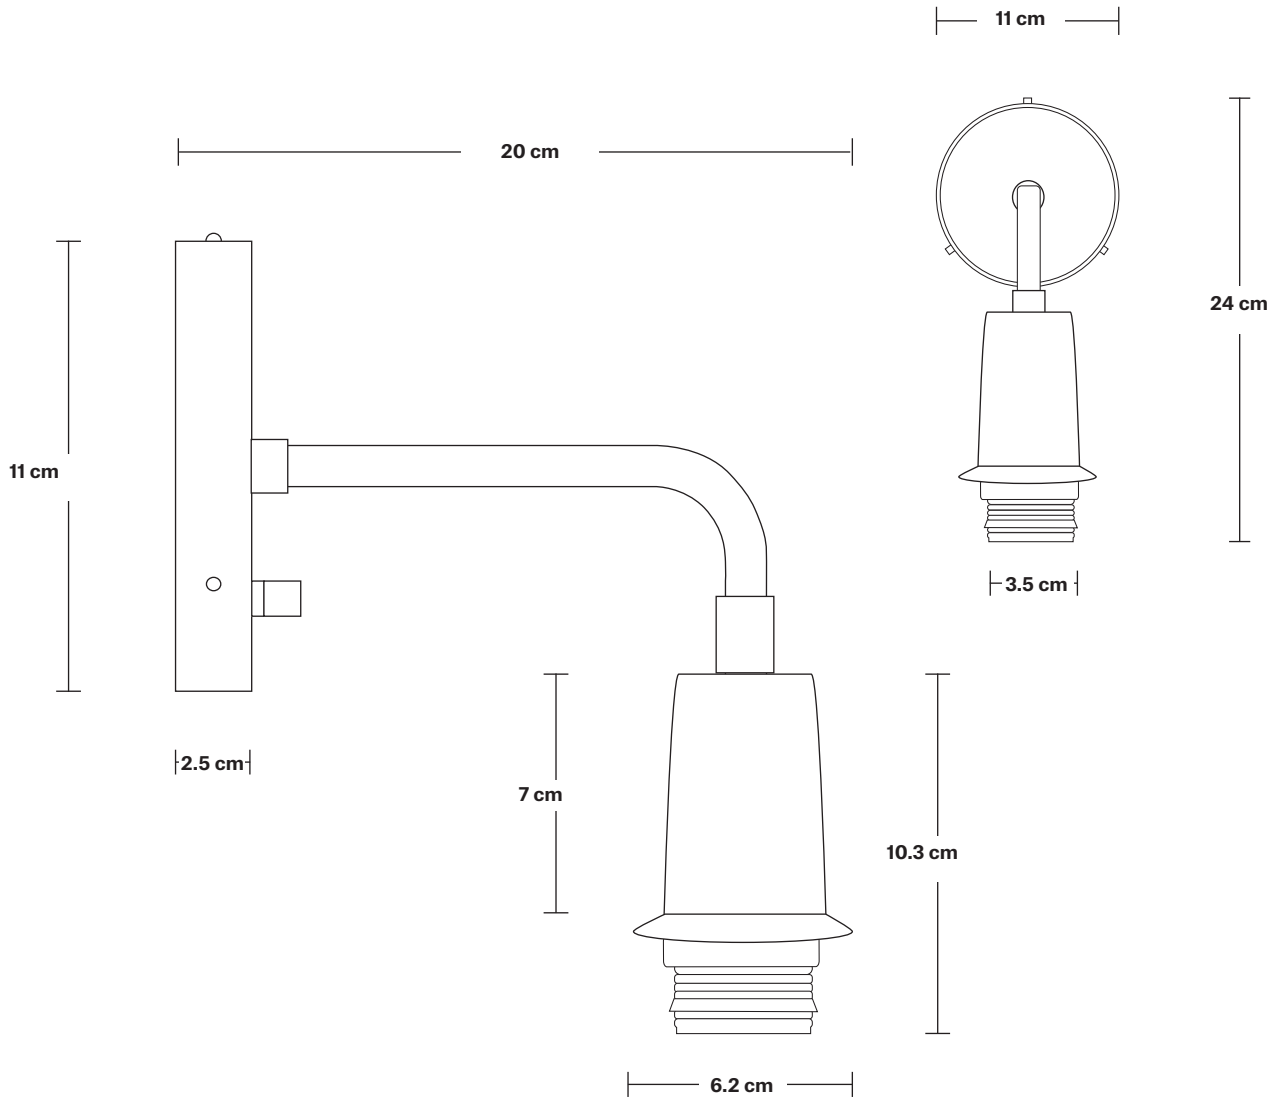

Ready to be installed, installation required.

Wall mount screws not included.

Holder Finishes: Brass, Pewter, Copper, Black.

DIMENSIONS

H: 31 cm x **W:** 20 cm x **D:** 26 cm

Shade Diameter: 20 cm / 8"

Shade Height: 10 cm / 4"

Holder Diameter: 6.2 cm / 2.4"

Holder Height: 24 cm / 9.4"

Ceiling Rose Diameter: 11 cm / 4.3"

Ceiling Rose Height: 2.5 cm / 0.98"

INDUSTVILLE

Sleek Wall Holder (for shades)

SPECIFICATIONS

We meet all UK and EU lighting and safety regulations.

Holder Width: 20 cm / 7.9"

Holder Diameter: 6.2 cm / 2.4"

Holder Height: 24 cm / 9.4"

Ceiling Rose Diameter: 11 cm / 4.3"

Ceiling Rose Height: 2.5 cm / 0.98"

Dome - 8 Inch

SPECIFICATIONS

We meet all UK and EU lighting and safety regulations.

DIMENSIONS

H: 10 cm x **W:** 20 cm x **D:** 20 cm

Shade Diameter: 20 cm / 8"

Shade Height: 10 cm / 4"