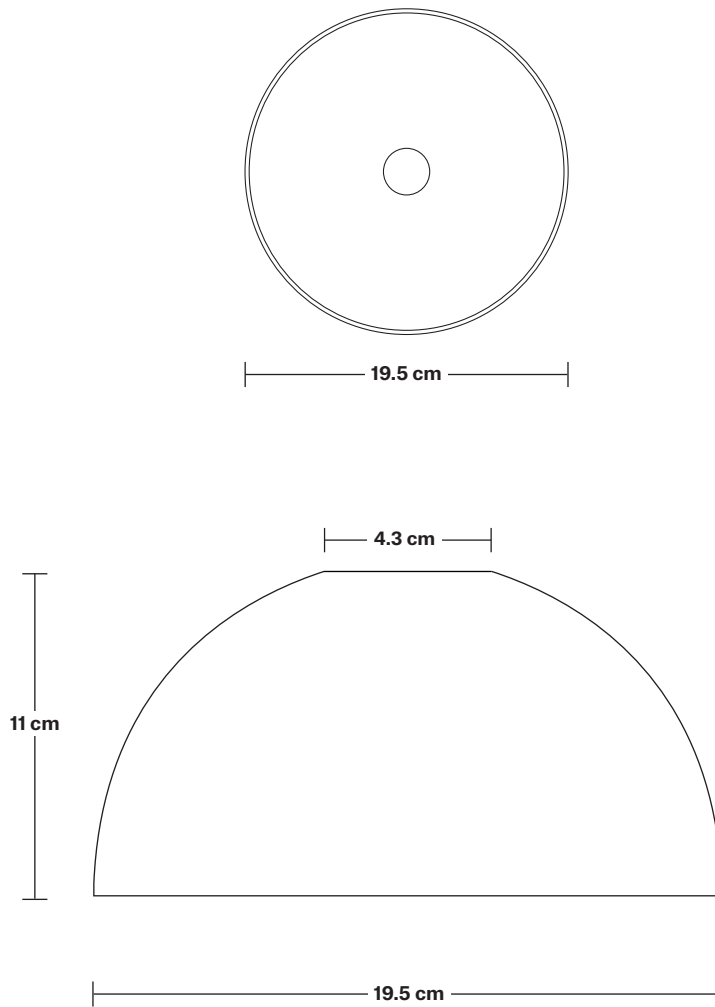

Wall mount screws not included.

Holder Finishes: Brass, Pewter, Copper, Black.

DIMENSIONS

H: 30 cm x **W:** 19 cm x **D:** 28 cm

Shade Diameter: 19.5 cm / 7.7"

Shade Height: 11 cm / 4.3"

Holder Diameter: 6.2 cm / 2.4"

Holder Height: 24 cm / 9.4"

Ceiling Rose Diameter: 11 cm / 4.3"

Ceiling Rose Height: 2.5 cm / 0.98"

INDUSTVILLE

Sleek Wall Holder

SPECIFICATIONS

We meet all UK and EU lighting and safety regulations.

Our products are hand finished to ensure an authentic vintage look and therefore they may vary slightly from those shown in the images.

DIMENSIONS

H: 24 cm x **W:** 21 cm x **D:** 11 cm

Holder Width: 20 cm / 7.9"

Holder Diameter: 6.2 cm / 2.4"

Holder Height: 24 cm / 9.4"

Ceiling Rose Diameter: 11 cm / 4.3"

Ceiling Rose Height: 2.5 cm / 0.98"

Weight: 0.6 kg

INFORMATION

Product Code: TGL-D8-SO

Finishes: Amber, Smoke Grey.

DIMENSIONS

H: 11 cm x **W:** 19.5 cm x **D:** 19.5 cm

Shade Diameter: 19.5 cm / 7.6"

Shade Height: 11 cm / 4.3"