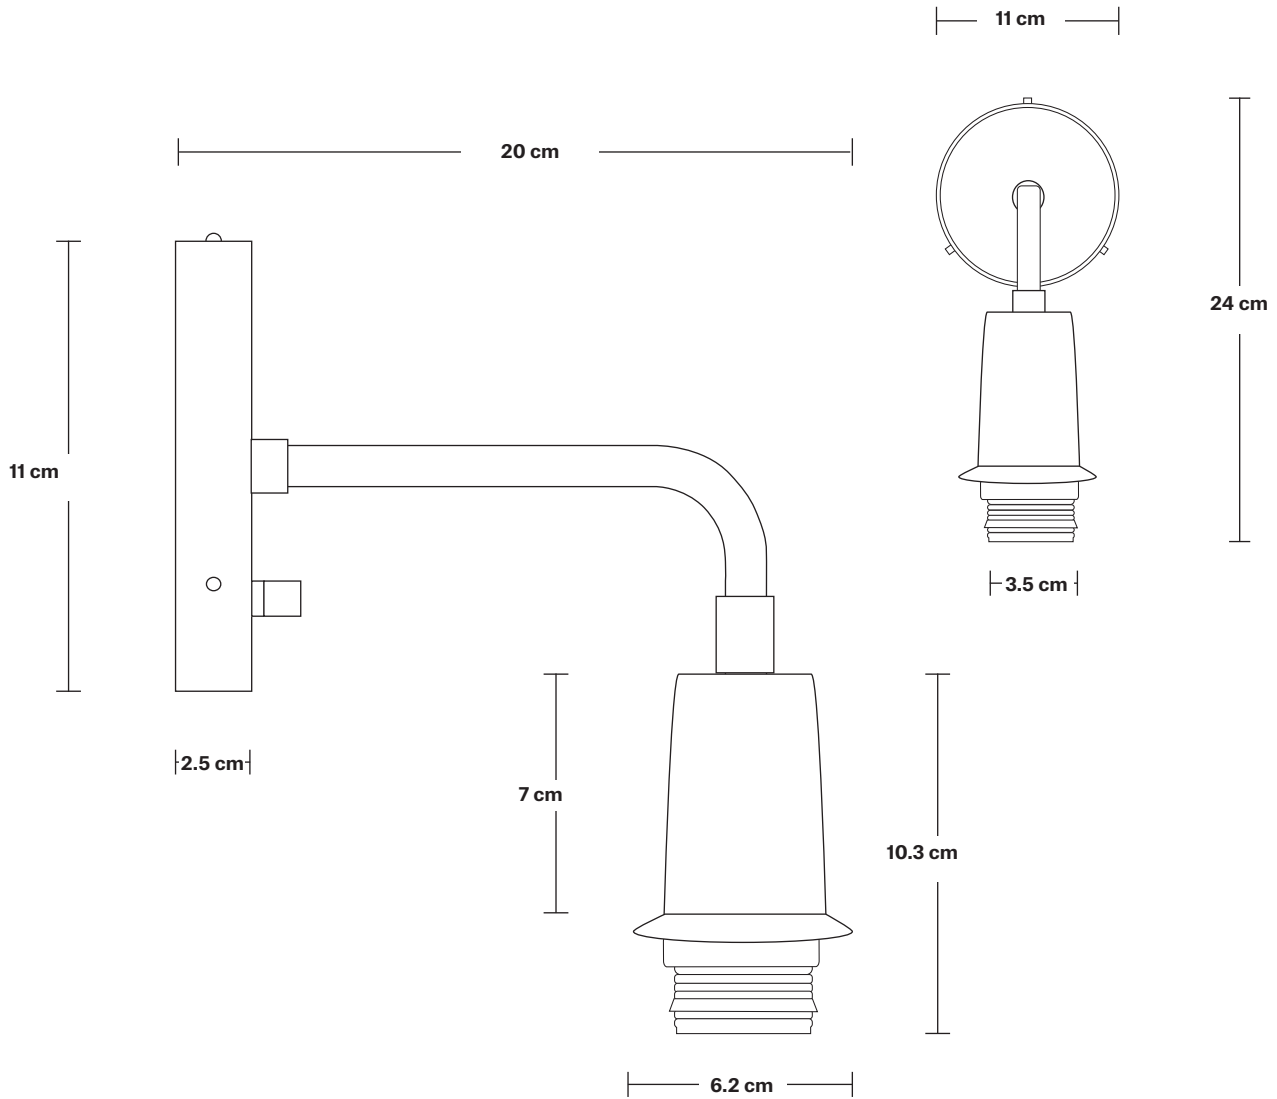

Bulb required: Standard screw (E27) fitting, max 40W.

Shade Weight: 0.6 kg

Holder Weight: 0.57 kg

Maximum Weight: 1.174 kg

INFORMATION

Product Code: SL-TGL-DWL8

Finishes: Amber, Smoke Grey.

Ready to be installed, installation required.

Wall mount screws not included.

Holder Finishes: Brass, Pewter, Copper, Black.

DIMENSIONS

H: 30 cm x **W:** 19 cm x **D:** 28 cm

Shade Diameter: 19.5 cm / 7.7"

Shade Height: 11 cm / 4.3"

Holder Diameter: 6.2 cm / 2.4"

Holder Height: 24 cm / 9.4"

Ceiling Rose Diameter: 11 cm / 4.3"

Ceiling Rose Height: 2.5 cm / 0.98"

INDUSTVILLE

Sleek Wall Holder

SPECIFICATIONS

We meet all UK and EU lighting and safety regulations.

Our products are hand finished to ensure an authentic vintage look and therefore they may vary slightly from those shown in the images.

DIMENSIONS

H: 24 cm x **W:** 21 cm x **D:** 11 cm

Holder Width: 20 cm / 7.9"

Holder Diameter: 6.2 cm / 2.4"

Holder Height: 24 cm / 9.4"

Ceiling Rose Diameter: 11 cm / 4.3"

Ceiling Rose Height: 2.5 cm / 0.98"