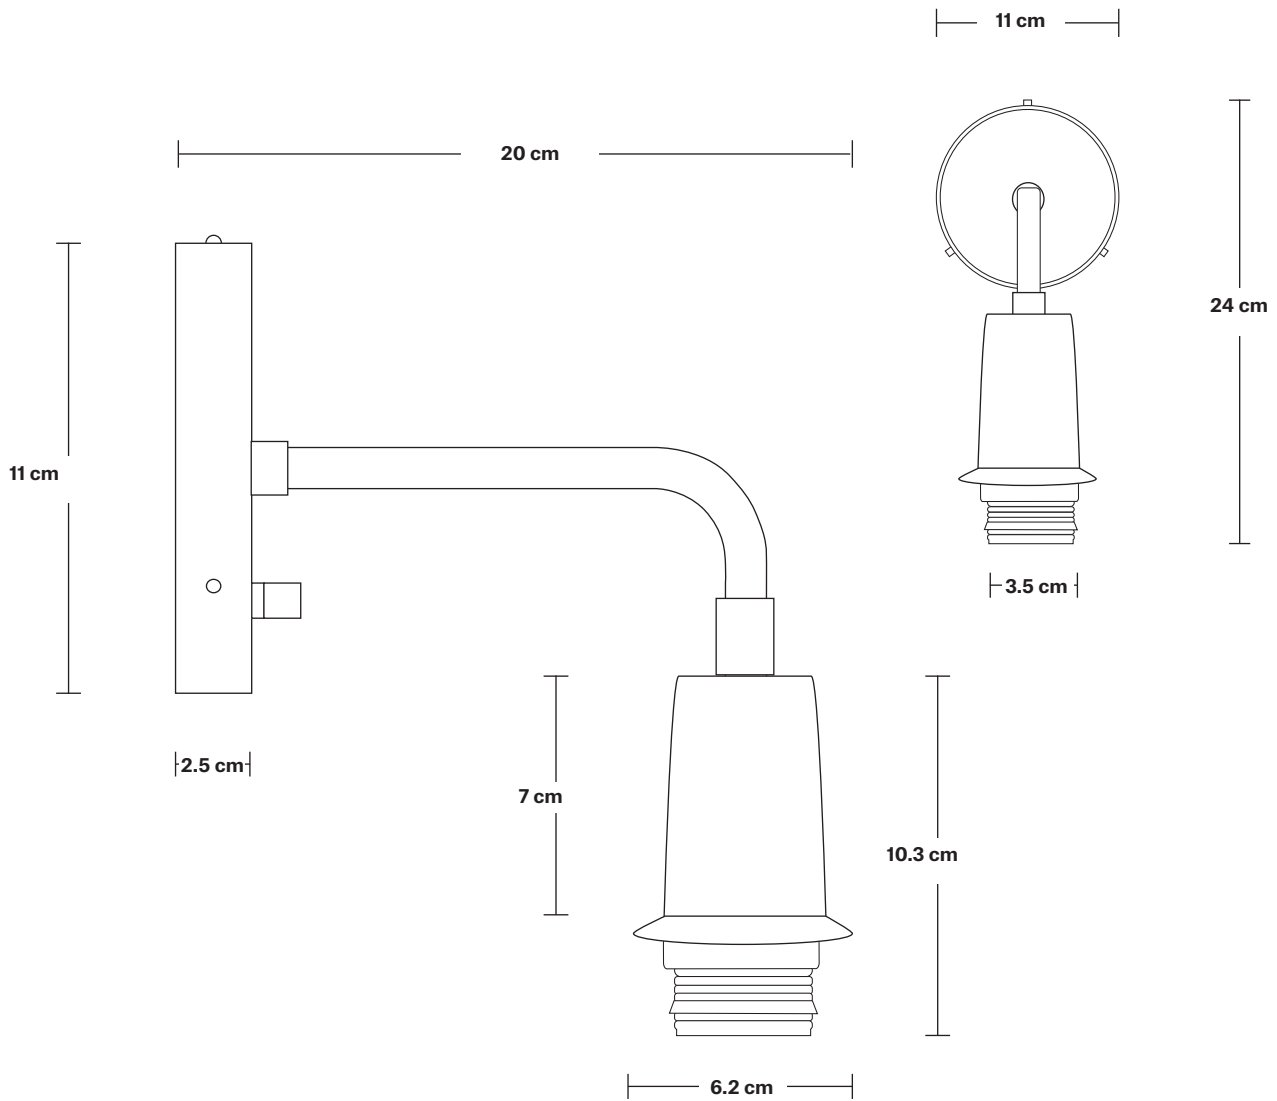

Wall mount screws not included.

Holder Finishes: Brass, Pewter, Copper, Black.

DIMENSIONS

H: 37 cm x **W:** 19 cm x **D:** 27 cm

Shade Diameter: 17 cm / 6.7"

Shade Height: 16 cm / 6.3"

Holder Diameter: 6.2 cm / 2.4"

Holder Height: 24 cm / 9.4"

Ceiling Rose Diameter: 11 cm / 4.3"

Ceiling Rose Height: 2.5 cm / 0.98"

INDUSTVILLE

Sleek Wall Holder

SPECIFICATIONS

We meet all UK and EU lighting and safety regulations.

Our products are hand finished to ensure an authentic vintage look and therefore they may vary slightly from those shown in the images.

DIMENSIONS

H: 24 cm x **W:** 21 cm x **D:** 11 cm

Holder Width: 20 cm / 7.9"

Holder Diameter: 6.2 cm / 2.4"

Holder Height: 24 cm / 9.4"

Ceiling Rose Diameter: 11 cm / 4.3"

Ceiling Rose Height: 2.5 cm / 0.98"

DIMENSIONS

H: 16 cm x **W:** 17 cm x **D:** 17 cm

Shade Diameter: 17 cm / 6.6"

Shade Height: 16 cm / 6.2"

INDUSTVILLE