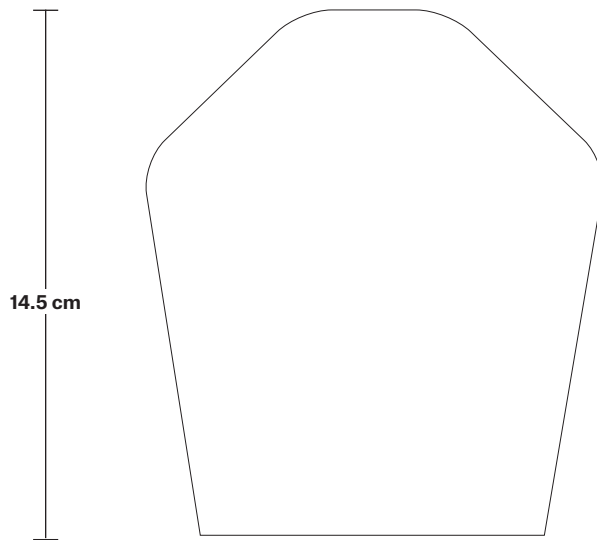

Wall mount screws not included.

Holder Finishes: Brass, Pewter, Copper, Black.

DIMENSIONS

H: 36 cm x **W:** 16 cm x **D:** 27 cm

Shade Diameter: 14 cm / 5.5"

Shade Height: 14.5 cm / 5.7"

Holder Diameter: 6.2 cm / 2.4"

Holder Height: 24 cm / 9.4"

Ceiling Rose Diameter: 11 cm / 4.3"

Ceiling Rose Height: 2.5 cm / 0.98"

INDUSTVILLE

Sleek Wall Holder

SPECIFICATIONS

We meet all UK and EU lighting and safety regulations.

Our products are hand finished to ensure an authentic vintage look and therefore they may vary slightly from those shown in the images.

DIMENSIONS

H: 24 cm x **W:** 21 cm x **D:** 11 cm

Holder Width: 20 cm / 7.9"

Holder Diameter: 6.2 cm / 2.4"

Holder Height: 24 cm / 9.4"

Ceiling Rose Diameter: 11 cm / 4.3"

Ceiling Rose Height: 2.5 cm / 0.98"

14 cm

4.3 cm

14.5 cm

11 cm

Tinted Glass Schoolhouse - 5.5 Inch

SPECIFICATIONS

We meet all UK and EU lighting and safety regulations.

Our products are hand finished to ensure an authentic vintage look and therefore they may vary slightly from those shown in the images.