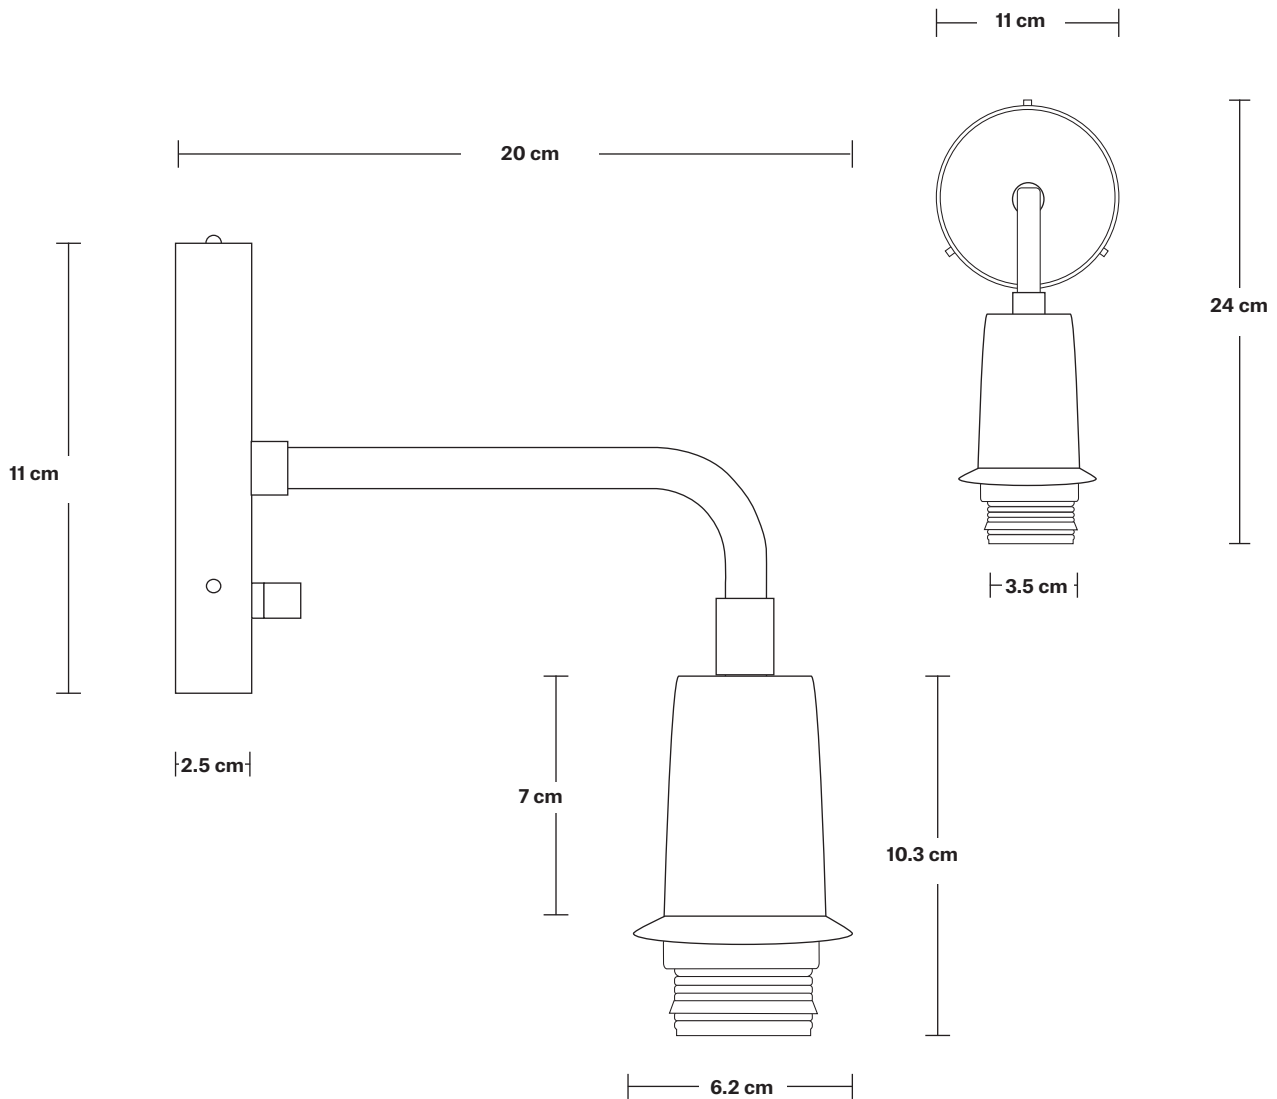

Bulb required: Standard screw (E27) fitting, max 40W.

Shade Weight: 0.5 kg

Holder Weight: 0.57 kg

Maximum Weight: 1.07 kg

INFORMATION

Product Code: SL-TGL-SHWL5

Finishes: Amber, Smoke Grey.

Ready to be installed, installation required.

Wall mount screws not included.

Holder Finishes: Brass, Pewter, Copper, Black.

DIMENSIONS

H: 36 cm x **W:** 16 cm x **D:** 27 cm

Shade Diameter: 14 cm / 5.5"

Shade Height: 14.5 cm / 5.7"

Holder Diameter: 6.2 cm / 2.4"

Holder Height: 24 cm / 9.4"

Ceiling Rose Diameter: 11 cm / 4.3"

Ceiling Rose Height: 2.5 cm / 0.98"

INDUSTVILLE

Sleek Wall Holder

SPECIFICATIONS

We meet all UK and EU lighting and safety regulations.

Our products are hand finished to ensure an authentic vintage look and therefore they may vary slightly from those shown in the images.

DIMENSIONS

H: 24 cm x **W:** 21 cm x **D:** 11 cm

Holder Width: 20 cm / 7.9"

Holder Diameter: 6.2 cm / 2.4"

Holder Height: 24 cm / 9.4"

Ceiling Rose Diameter: 11 cm / 4.3"

Ceiling Rose Height: 2.5 cm / 0.98"