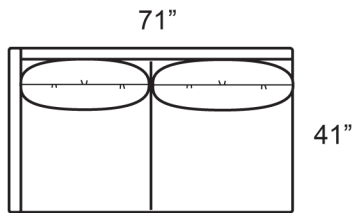

2074-PLB LAF Apartment Sofa