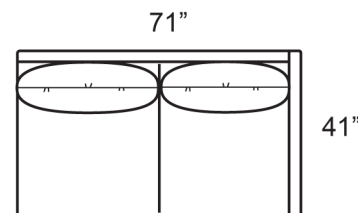

2074-PRB RAF Apartment Sofa

STYLE INFORMATION

Overall Height: 35
Arm Height: 26
Back Height: 33
Seat Height: 17
Seat Depth: 23
Blend Down Seat/Backs
Not to scale