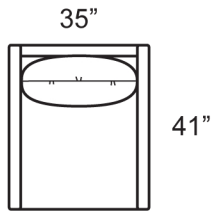

ETTICA SERIES

HIGH FASHION
HOME

2074-CSB Chair
2074-CSLB Leather Chair