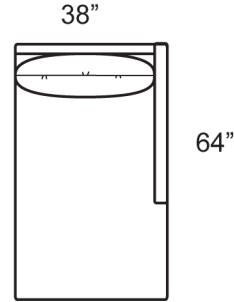

2074-CRB RAF Chaise