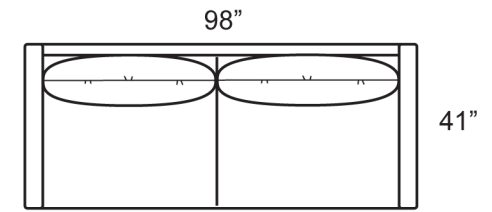

2074-GAB Grand Sofa
2074-GALB Leather Grand Sofa