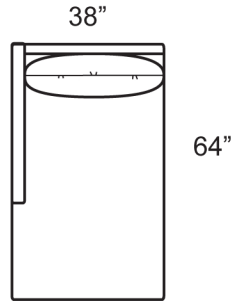

2074-CLB LAF Chaise