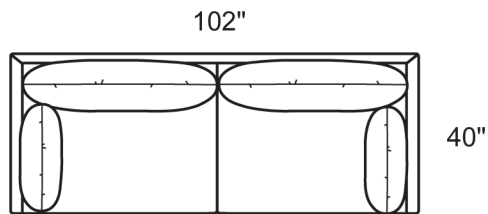

2183-MAB Max Sofa (Stand Alone)

2183-SAB Sofa (Stand Alone)

Style Information
Overall Height: 33"
Arm Height: 24"
Back Height: 28"
Seat Height: 18"
Seat Depth: 27"
Feather Blend Seats and Backs
Not to scale