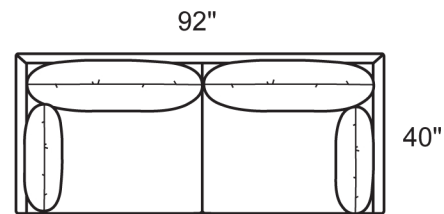

2183-MAB Max Sofa (Stand Alone)

2183-SAB Sofa (Stand Alone)

Style Information
Overall Height: 33"
Arm Height: 24"
Back Height: 28"
Seat Height: 18"
Seat Depth: 27"
Feather Blend Seats and Backs
Not to scale