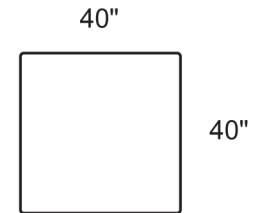

2183-O2B Large Ottoman