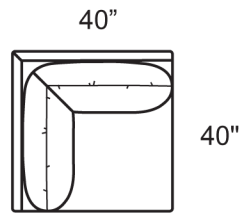

2183-EEB Corner