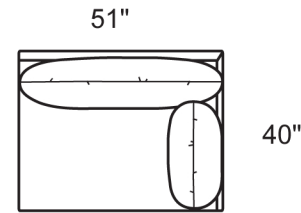

2183-LRB RAF Loveseat