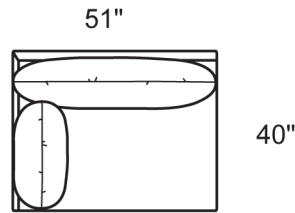

2183-LLB LAF Loveseat