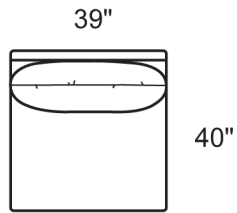

MAVERICK SERIES

HIGH FASHION
HOME

2183-AOB Armless Chair