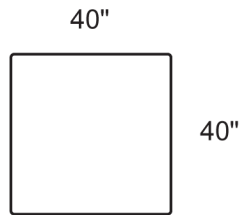

2065-OCB Ottoman
w/Casters

2065-SAB Sofa

Style Information
Overall Height: 38"
Arm Height: 29"
Back Height: 29"
Seat Height: 17"
Seat Depth: 25"
Feather Blend Seats and Backs
Not to scale