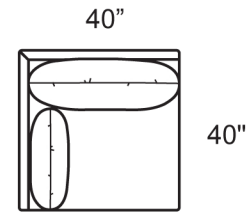

2065-ELB LAF Chair