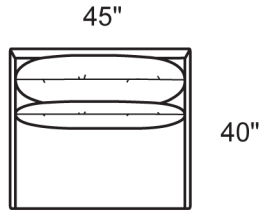

2065-CAB Chair
2065-CSB Swivel Chair