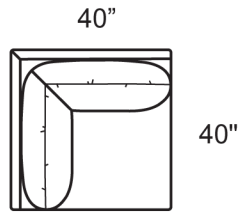

2065-EEB Corner