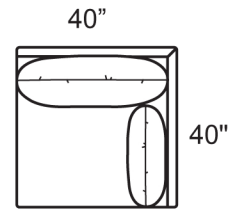

2065-ERB RAF Chair