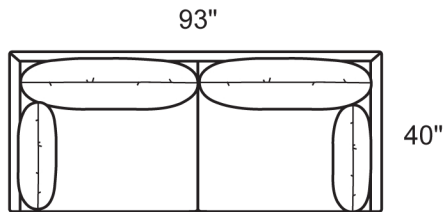

2065-GAB Grand Sofa