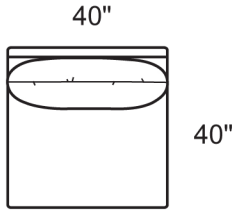

BLAISE SERIES

HIGH FASHION
HOME

2065-AOB Armless Chair