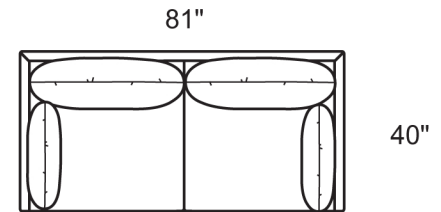

2065-OCB Ottoman
w/Casters

2065-SAB Sofa

Style Information
Overall Height: 38"
Arm Height: 29"
Back Height: 29"
Seat Height: 17"
Seat Depth: 25"
Feather Blend Seats and Backs
Not to scale