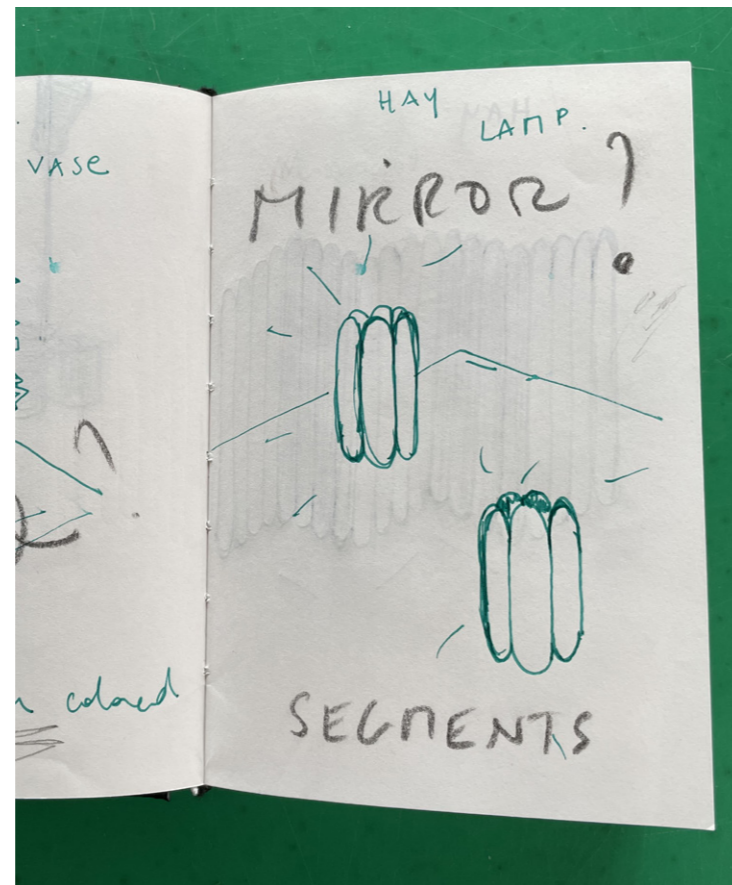

Formed from a continuous chain of curved arches that form a single element, the Arcs Shade creates a spatial volume that plays with light and shape.

For HAY, Muller Van Severen has designed the Arcs Lamp Shades, Arcs Vases, Arcs Candleholders and Two-Colour Tables.