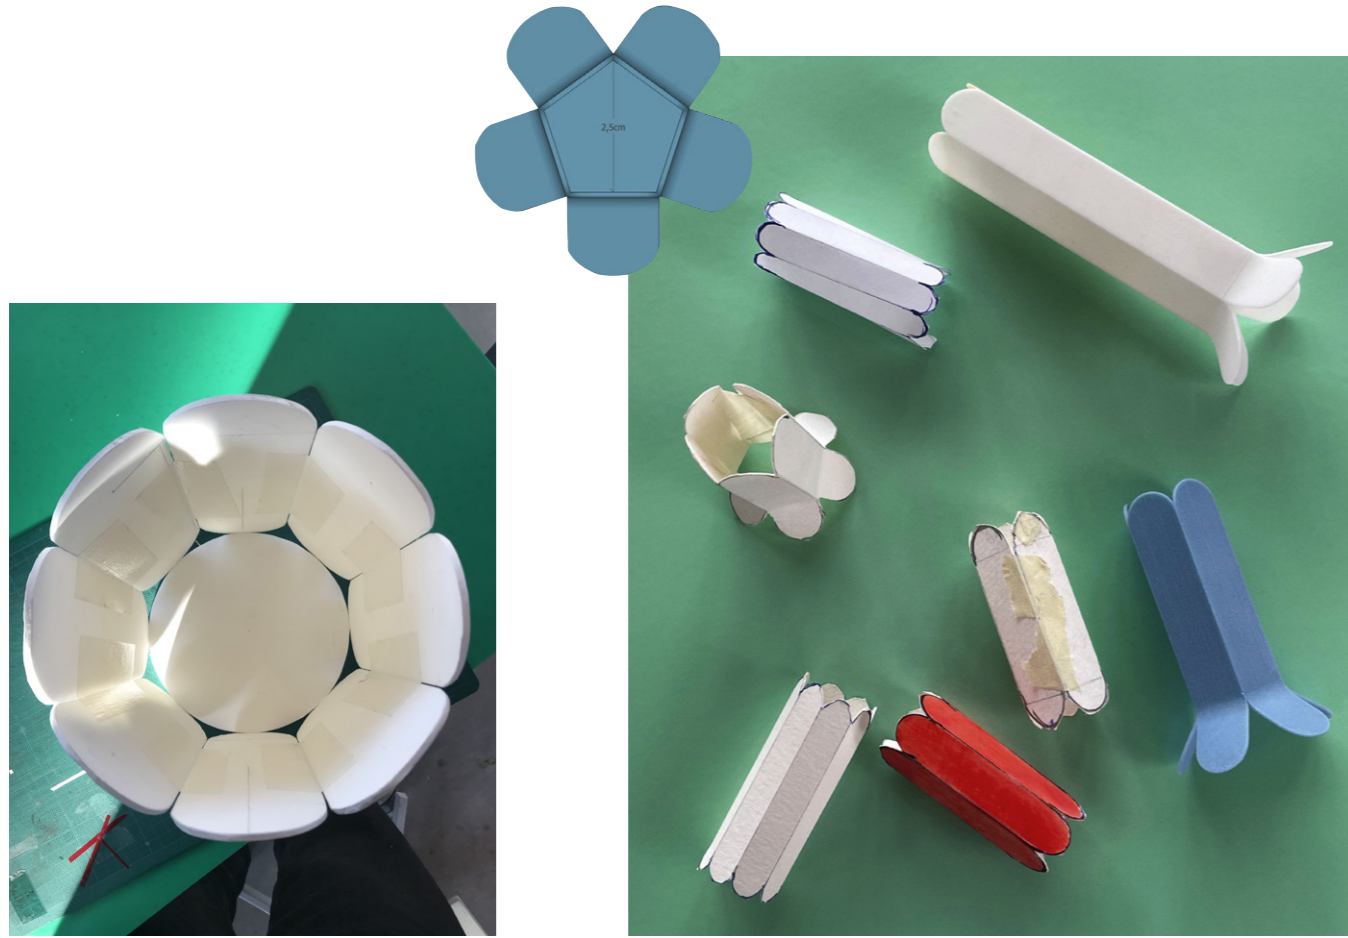

PHOTO / RINGO GOMEZ

For HAY, Muller Van Severen has designed the Arcs Shades, Arcs Vases, Arcs Candleholders and Two-Colour Tables.