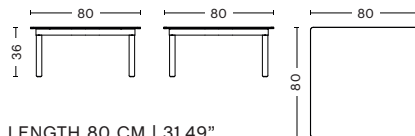

DIMENSIONS

LENGTH 60 CM | 23.62"
WIDTH 60 CM | 23.62"
HEIGHT 36 CM | 14.17"

LENGTH 80 CM | 31.49"
WIDTH 80 CM | 31.49"
HEIGHT 36 CM | 14.17"

LENGTH 100 CM | 39.37"
WIDTH 100 CM | 39.37"
HEIGHT 36 CM | 14.17"

LENGTH 120 CM | 47.24"
WIDTH 120 CM | 47.24"
HEIGHT 36 CM | 14.17"

LENGTH 140 CM | 55.11"
WIDTH 50 CM | 19.68"
HEIGHT 36 CM | 14.17"

MATERIALS

TABLETOP

Tempered glass tabletop in clear glass, tinted glass or clear reeded glass.