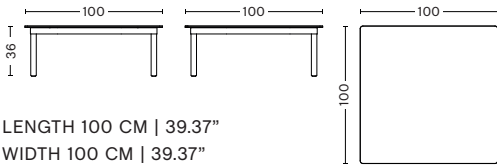

DIMENSIONS

LENGTH 60 CM | 23.62"
WIDTH 60 CM | 23.62"
HEIGHT 36 CM | 14.17"

LENGTH 80 CM | 31.49"
WIDTH 80 CM | 31.49"
HEIGHT 36 CM | 14.17"

LENGTH 100 CM | 39.37"
WIDTH 100 CM | 39.37"
HEIGHT 36 CM | 14.17"

LENGTH 120 CM | 47.24"
WIDTH 120 CM | 47.24"
HEIGHT 36 CM | 14.17"

LENGTH 140 CM | 55.11"
WIDTH 50 CM | 19.68"
HEIGHT 36 CM | 14.17"

MATERIALS

TABLETOP

Tempered glass tabletop in clear glass, tinted glass or clear reeded glass.