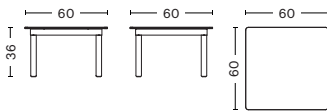

DIMENSIONS

LENGTH 60 CM | 23.62"
WIDTH 60 CM | 23.62"
HEIGHT 36 CM | 14.17"

LENGTH 80 CM | 31.49"
WIDTH 80 CM | 31.49"
HEIGHT 36 CM | 14.17"

LENGTH 100 CM | 39.37"
WIDTH 100 CM | 39.37"
HEIGHT 36 CM | 14.17"

LENGTH 120 CM | 47.24"
WIDTH 120 CM | 47.24"
HEIGHT 36 CM | 14.17"

LENGTH 140 CM | 55.11"
WIDTH 50 CM | 19.68"
HEIGHT 36 CM | 14.17"

MATERIALS

TABLETOP

Tempered glass tabletop in clear glass, tinted glass or clear reeded glass.