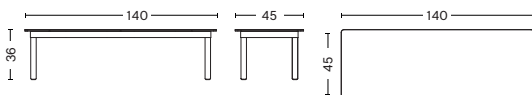

DIMENSIONS

LENGTH 60 CM | 23.62"
WIDTH 60 CM | 23.62"
HEIGHT 36 CM | 14.17"

LENGTH 80 CM | 31.49"
WIDTH 80 CM | 31.49"
HEIGHT 36 CM | 14.17"

LENGTH 100 CM | 39.37"
WIDTH 100 CM | 39.37"
HEIGHT 36 CM | 14.17"

LENGTH 120 CM | 47.24"
WIDTH 120 CM | 47.24"
HEIGHT 36 CM | 14.17"

LENGTH 140 CM | 55.11"
WIDTH 50 CM | 19.68"
HEIGHT 36 CM | 14.17"

MATERIALS

TABLETOP

Tempered glass tabletop in clear glass, tinted glass or clear reeded glass.