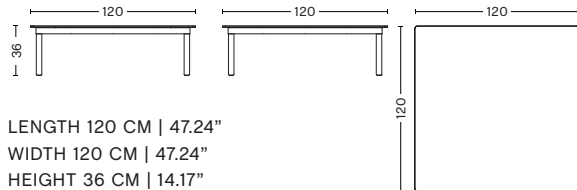

DIMENSIONS

LENGTH 60 CM | 23.62"
WIDTH 60 CM | 23.62"
HEIGHT 36 CM | 14.17"

LENGTH 80 CM | 31.49"
WIDTH 80 CM | 31.49"
HEIGHT 36 CM | 14.17"

LENGTH 100 CM | 39.37"
WIDTH 100 CM | 39.37"
HEIGHT 36 CM | 14.17"

LENGTH 120 CM | 47.24"
WIDTH 120 CM | 47.24"
HEIGHT 36 CM | 14.17"

LENGTH 140 CM | 55.11"
WIDTH 50 CM | 19.68"
HEIGHT 36 CM | 14.17"

MATERIALS

TABLETOP

Tempered glass tabletop in clear glass, tinted glass or clear reeded glass.