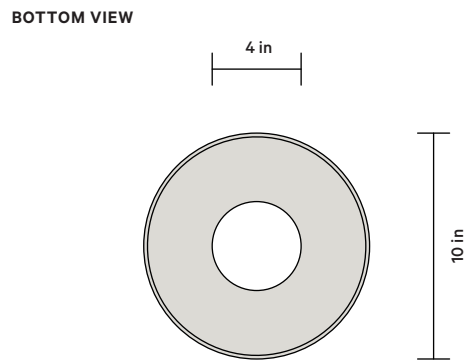

In Common With

The Alien shade is handmade by draping a slab of clay over a press mold. Have questions or need help deciding? Contact sales@incommonwith.com.

DETAILS

Materials	Ceramic, Steel
Bulb Included	G9 / 110 V / 4.5 W / 450 lm / 2700 K Dimmable
Lead Time	12 Weeks
Max Wattage	10 W
Certifications	 

FINISH OPTIONS

● Tan Clay
 ● White Clay
 ● Terracotta
 ● Green Clay
 ● Black Clay

NOTES

- Every ceramic shade is handmade and may exhibit slight variations in form and material.
- Comes with 8 feet of black or white rubber cord that can be cut to your desired length on-site