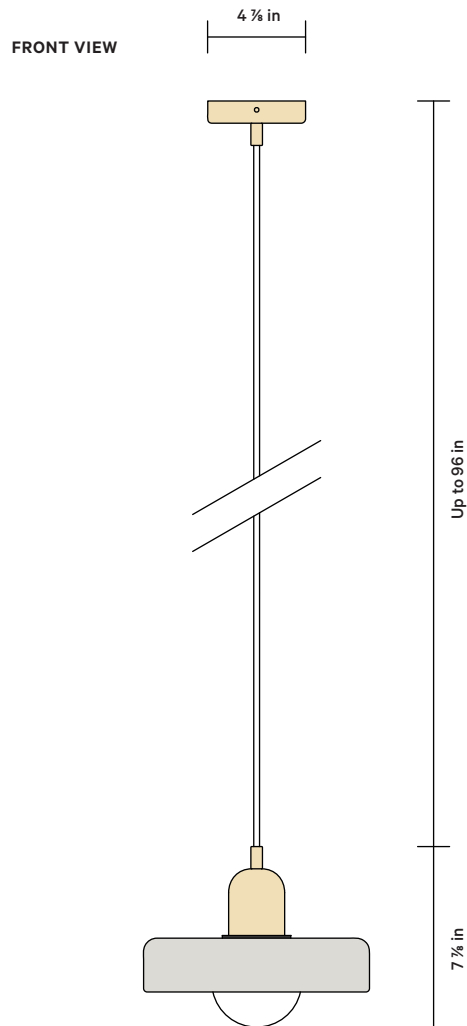

In Common With

The Alien shade is handmade by draping a slab of clay over a press mold. Have questions or need help deciding? Contact sales@incommonwith.com.

DETAILS

Materials	Ceramic, Steel
Bulb Included	G9 / 110 V / 4.5 W / 450 lm / 2700 K Dimmable
Lead Time	12 Weeks
Max Wattage	10 W
Certifications	 

FINISH OPTIONS

● Tan Clay
 ● White Clay
 ● Terracotta
 ● Green Clay
 ● Black Clay

NOTES

- Every ceramic shade is handmade and may exhibit slight variations in form and material.
- Comes with 8 feet of black or white rubber cord that can be cut to your desired length on-site