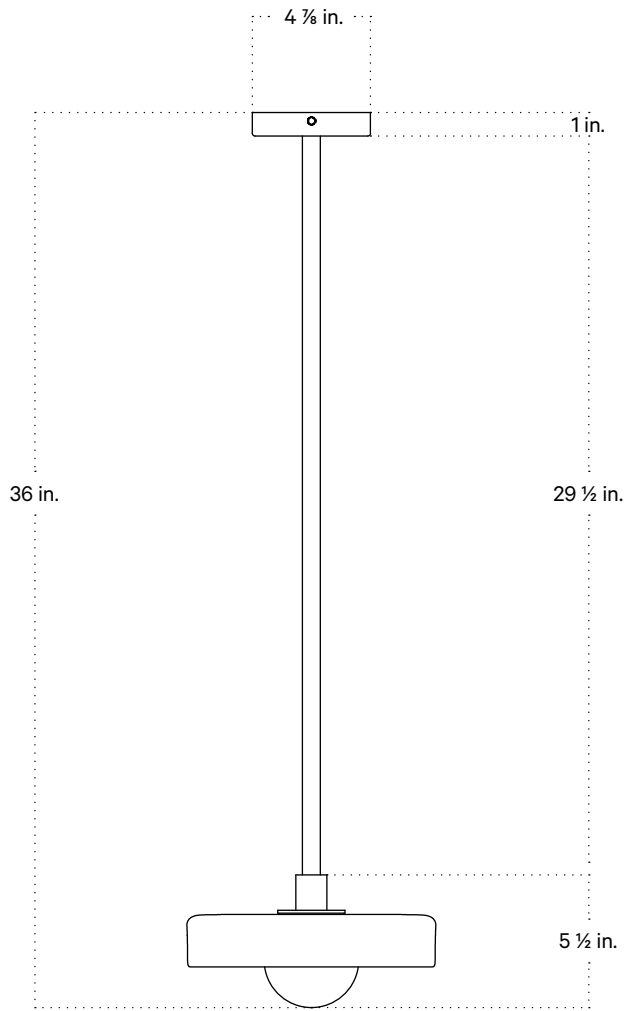

## Ceramic Disc Pendant, Small

### Technical Specifications

Materials	Ceramic, brass, glass
Product weight	3.25 lbs
Lead time	12 weeks
Bulbs included (1)	GU24 / 110 V / 5.0 W / 550 lm / 2700 K / dimmable
Dimmer	TRIAC
Suspension type	Fixed brass rod 3 foot OAL included (see notes)
Max wattage	10 W
Certifications	UL listed, damp-rated

### Notes

1. This fixture has a fixed brass rod that is not adjustable. Please specify the overall length (OAL) when placing your order. OAL is measured from the ceiling to the bottom of a fixture and includes the shades and diffuser.
2. 3-foot OAL is included in the price of this fixture. Additional length is priced per inch.
3. The minimum OAL for this fixture is 13 inches, and the maximum with no seam is 78 inches. With an additional stem the maximum OAL is 150 inches with the seam at 76.5 inches.
4. This pendant can be customized for installation on a sloped ceiling. Please get in touch with us for more information.
5. This fixture has handmade elements and may exhibit variability within the same piece. These variations are inherent in the production process and are not to be considered as defects. We do our best to maintain a consistent product while honoring handmade craftsmanship.
6. Dimensions may vary within one inch.

Updated October 19, 2023

Front View

Bottom View

Isometric View