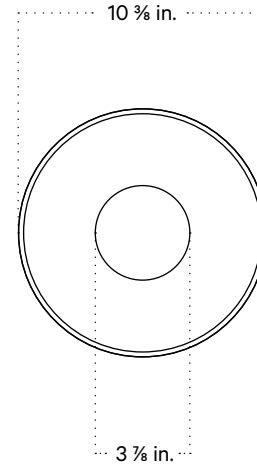

### Technical Specifications

Materials	Ceramic, brass, glass
Product weight	3.25 lbs
Lead time	12 weeks
Bulbs included (1)	GU24 / 110 V / 5.0 W / 550 lm / 2700 K / dimmable
Dimmer	TRIAC
Suspension type	Fixed brass rod 3 foot OAL included (see notes)
Max wattage	10 W
Certifications	UL listed, damp-rated

### Notes

1. This fixture has a fixed brass rod that is not adjustable. Please specify the overall length (OAL) when placing your order. OAL is measured from the ceiling to the bottom of a fixture and includes the shades and diffuser.
2. 3-foot OAL is included in the price of this fixture. Additional length is priced per inch.
3. The minimum OAL for this fixture is 13 inches, and the maximum with no seam is 78 inches. With an additional stem the maximum OAL is 150 inches with the seam at 76.5 inches.
4. This pendant can be customized for installation on a sloped ceiling. Please get in touch with us for more information.
5. This fixture has handmade elements and may exhibit variability within the same piece. These variations are inherent in the production process and are not to be considered as defects. We do our best to maintain a consistent product while honoring handmade craftsmanship.
6. Dimensions may vary within one inch.

Updated October 19, 2023

Front View

Bottom View

Isometric View