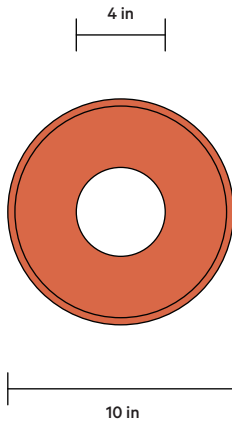

In Common With

SIDE VIEW

BOTTOM VIEW

The Alien shade is handmade by draping a slab of clay over a press mold. Have questions or need help deciding? Contact sales@incommonwith.com.

DETAILS

Materials	Ceramic, Steel
Bulb Included	E-12 / 110 V / 4.5 W / 450 lm / 2700 K Dimmable
Lead Time	12 Weeks
Max Wattage	10 W
Certifications	 