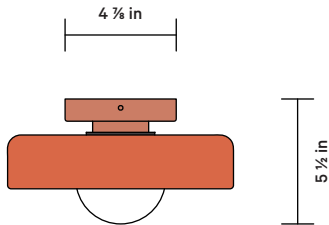

In Common With

SIDE VIEW

BOTTOM VIEW

The Alien shade is handmade by draping a slab of clay over a press mold. Have questions or need help deciding? Contact sales@incommonwith.com.

DETAILS

Materials	Ceramic, Steel
Bulb Included	E-12 / 110 V / 4.5 W / 450 lm / 2700 K Dimmable
Lead Time	12 Weeks
Max Wattage	10 W
Certifications	 