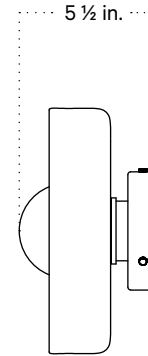

## Technical Specifications

Materials	Ceramic, steel or brass, glass
Product weight	2.75 lbs
Lead time	12 weeks
Bulbs included (1)	GU24 / 110 V / 5.0 W / 550 lm 2700 K / dimmable
Dimmer	TRIAC
Max wattage	10 W
Certifications	UL listed, damp-rated

## Notes

1. This fixture can be installed on a wall or ceiling.
2. This fixture has handmade elements and may exhibit variability within the same piece. These variations are inherent in the production process and are not to be considered as defects. We do our best to maintain a consistent product while honoring handmade craftsmanship.
3. Dimensions may vary within one inch.

Updated March 28, 2023

Front View

Side View

Front View: Ceiling Installation

Isometric View

## Technical Specifications

Materials	Ceramic, steel or brass, glass
Product weight	3.25 lbs
Lead time	12 weeks
Bulbs included (1)	GU24 / 110 V / 5.0 W / 550 lm 2700 K / dimmable
Dimmer	Optional in-line dimmer switch
Cord length	16 feet
Max wattage	10 W
Certifications	UL listed