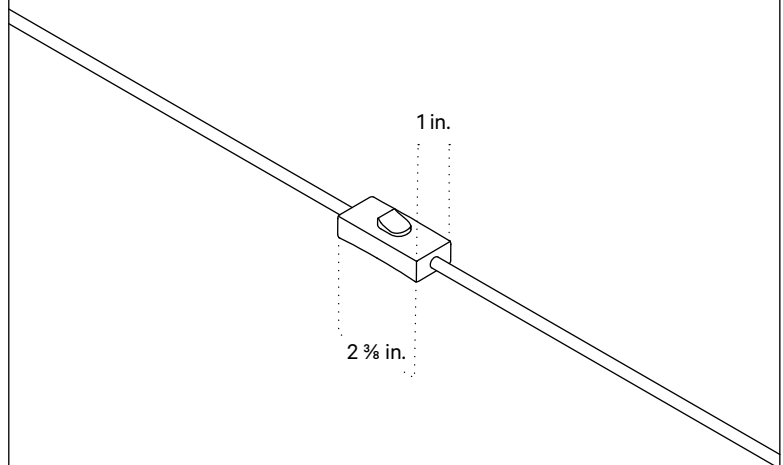

On/off Switch Detail