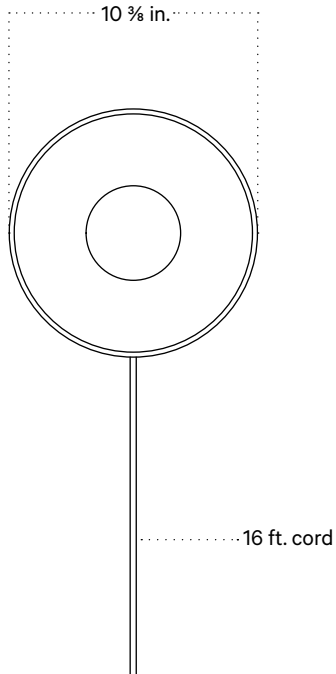

Inline Dimmer Switch Detail

Front View