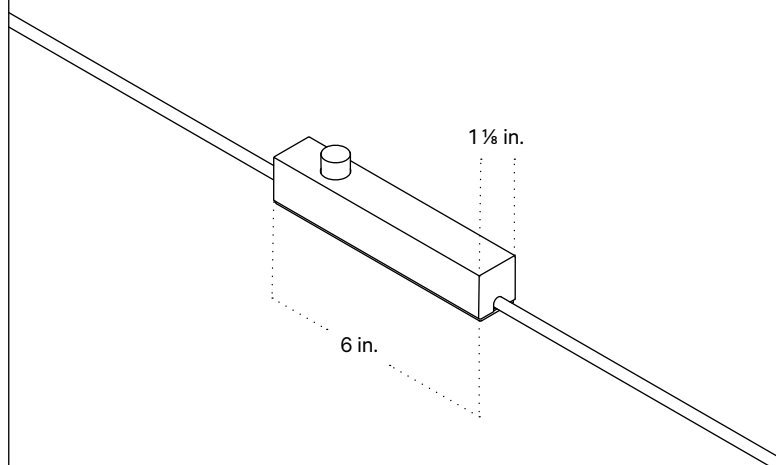

Front View

Side View

On/off Switch Detail