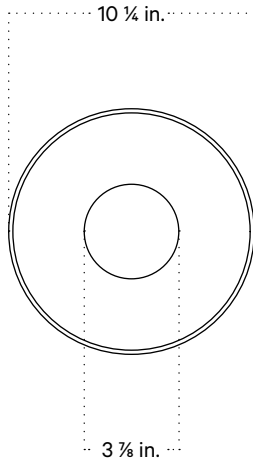

Front View

Side View

Front View: Ceiling Installation

Isometric View