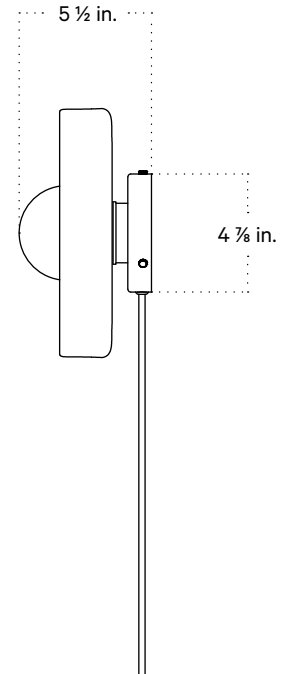

Front View

Side View

On/off Switch Detail