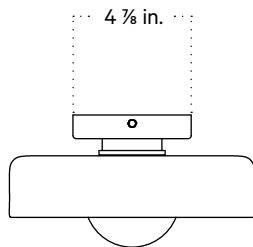

Updated March 28, 2023

Front View

Side View

Front View: Ceiling Installation

Isometric View

## Technical Specifications

Materials	Ceramic, steel or brass, glass
Product weight	3.25 lbs
Lead time	12 weeks
Bulbs included (1)	GU24 / 110 V / 5.0 W / 550 lm 2700 K / dimmable
Dimmer	Optional in-line dimmer switch
Cord length	16 feet
Max wattage	10 W
Certifications	UL listed