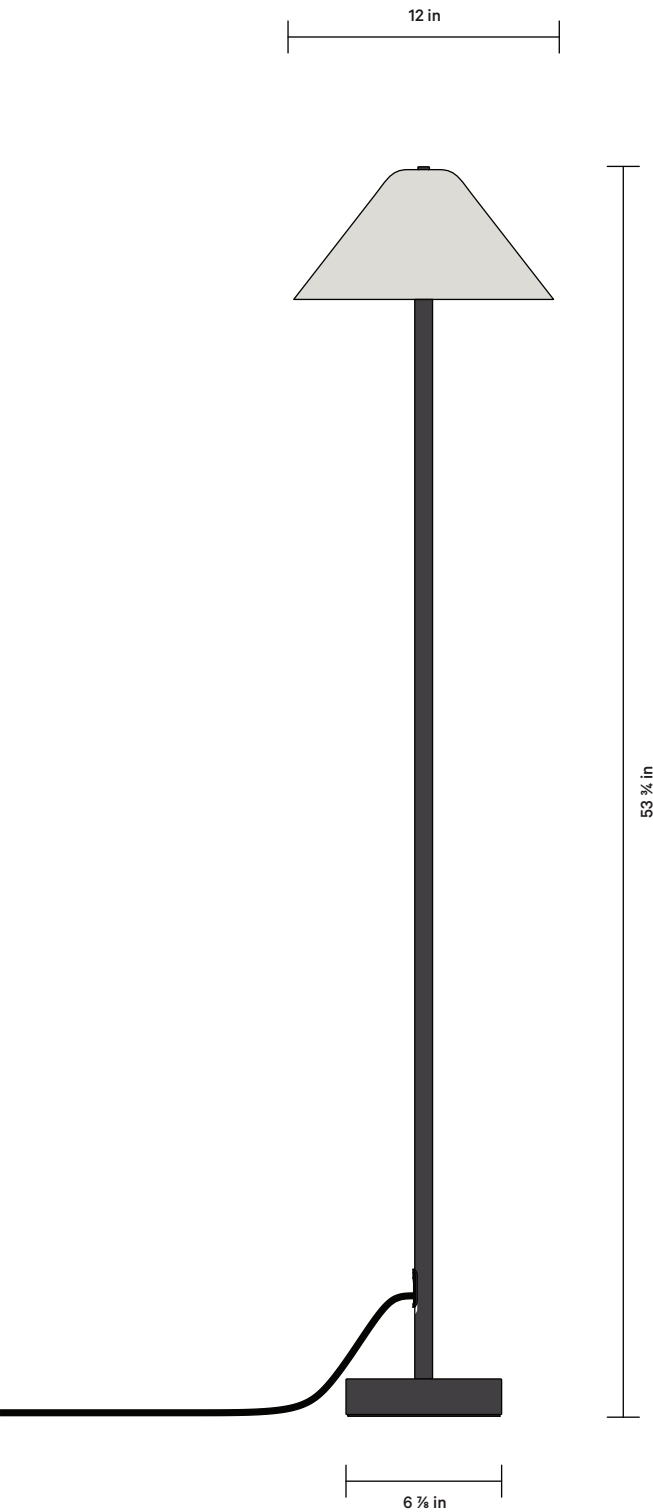

In Common With

Tipi's shape may seem obvious, but it taps into an insight that humans have had forever: cone structures make clever, responsible use of their materials.

DETAILS

| | |
|----------------------|---|
| Materials | Steel, Glass |
| Bulbs Included (x 2) | E12 / 110 V / 4.5 W / 450 lm / 2700 K Dimmable |
| Lead Time | 4 Weeks |
| Max Wattage | 10 W |
| Certifications |  |

SHADE OPTIONS

- Opaline
- Sandblasted White

NOTES

1. Every glass shade is handmade and may exhibit slight variations in form and material.
2. Comes with 10 feet of black rubber cord.
3. Inline dimmer + on/off switch is located 2 feet from the plug.