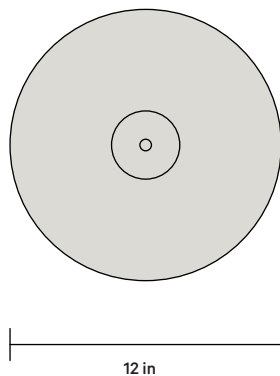

In Common With

FRONT VIEW

TOP VIEW

Tipi's shape may seem obvious, but it taps into an insight that humans have had forever: cone structures make clever, responsible use of their materials.

DETAILS

Materials	Steel, Glass
Bulbs Included (x 2)	E12 / 110 V / 4.5 W / 450 lm / 2700 K Dimmable
Lead Time	4 Weeks
Max Wattage	10 W
Certifications	

SHADE OPTIONS

- Opaline Sandblasted White

BASE FINISH OPTIONS

- Black Bone Oxide Red Reed Green Peach

NOTES

1. Every glass shade is handmade and may exhibit slight variations in form and material.
2. Comes with 10 feet of black rubber cord.
3. A rotary dimmer switch is built into the base of the light fixture.