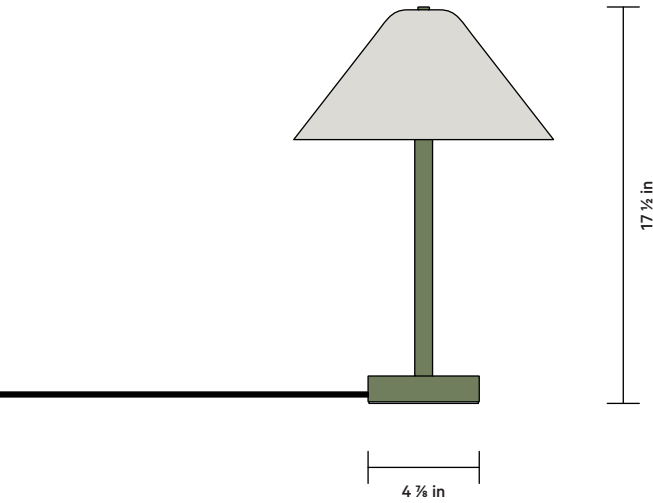

In Common With

FRONT VIEW

TOP VIEW

Tipi's shape may seem obvious, but it taps into an insight that humans have had forever: cone structures make clever, responsible use of their materials.

DETAILS

Materials	Steel, Glass
Bulbs Included (x 2)	E12 / 110 V / 4.5 W / 450 lm / 2700 K Dimmable
Lead Time	4 Weeks
Max Wattage	10 W
Certifications	

SHADE OPTIONS

- Opaline Sandblasted White

BASE FINISH OPTIONS

- Black Bone Oxide Red Reed Green Peach

NOTES

1. Every glass shade is handmade and may exhibit slight variations in form and material.
2. Comes with 10 feet of black rubber cord.
3. A rotary dimmer switch is built into the base of the light fixture.