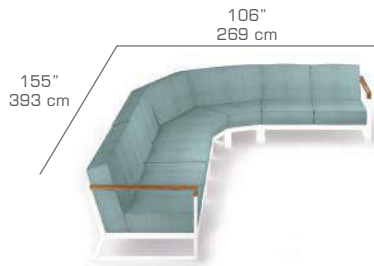

bondi

BEAU CONFIGURATIONS

Designer By MAMAGREEN Design Lab

BBECO-9 BONDI BEAU configuration 9

BBECO-9 REGULAR

BBECO-9M ULTRA DURABLE

BBEPC-9 Protective Cover

BND017 + BND015 + (2X) BND019 + BND016

BBECO-10 BONDI BEAU configuration 10

BBECO-10 REGULAR

BBECO-10M ULTRA DURABLE

BBEPC-10 Protective Cover

BND017 + (2X) BND015 + (2X) BND019 + BND016

BBECO-11 BONDI BEAU configuration 11

BBECO-11 REGULAR

BBECO-11M ULTRA DURABLE

BBEPC-11 Protective Cover

BND017 + (2X) BND015 + (2X) BND019 + BND016