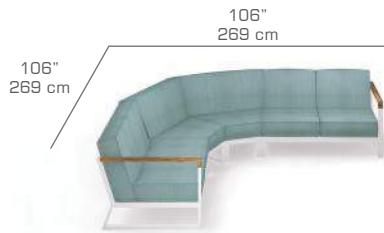

BBECO-6	BONDI BEAU configuration 6
BBECO-6	REGULAR
BBECO-6M	ULTRA DURABLE
BBEPC-6	Protective Cover
BND017 + (2X) BND019 + BND016