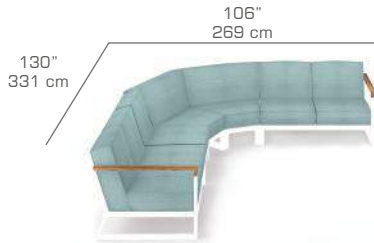

bondi

BEAU CONFIGURATIONS

Designer By MAMAGREEN Design Lab

BBECO-9 BONDI BEAU configuration 9

BBECO-9 REGULAR

BBECO-9M ULTRA DURABLE

BBEPC-9 Protective Cover

BND017 + BND015 + (2X) BND019 + BND016

BBECO-10 BONDI BEAU configuration 10

BBECO-10 REGULAR

BBECO-10M ULTRA DURABLE

BBEPC-10 Protective Cover

BND017 + (2X) BND015 + (2X) BND019 + BND016

BBECO-11 BONDI BEAU configuration 11

BBECO-11 REGULAR

BBECO-11M ULTRA DURABLE

BBEPC-11 Protective Cover

BND017 + (2X) BND015 + (2X) BND019 + BND016