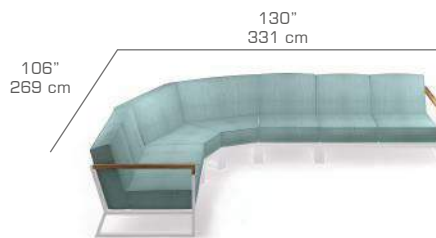

BBECO-8	BONDI BEAU configuration 8
BBECO-8	REGULAR
BBECO-8M	ULTRA DURABLE
BBEPC-8	Protective Cover
BND017 + (2X) BND019 + BND015 + BND016