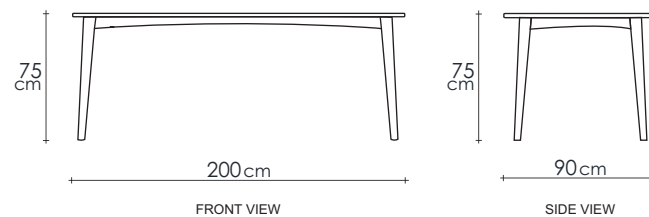

Grasshopper **NEW**

RECTANGULAR DINING TABLE 200 | KARPENTER LIVING

KARPENTER
Designed by Us Defined by Nature

TIMBER FINISHES

DESCRIPTION

Made for those who enjoy feast, this rectangular dining table comes with different sizes. Just choose the best to fit your need.

DIMENSIONS : 200 x 90 x 75 cm

PACKING SIZE : 208 x 98 x 17 cm

CBM : 0.35

TECHNICAL DRAWING

MATERIAL CHART

	Natural Water - based	Natural Oil	Black	Patina
Teakwood FSC	●	●		
White Oak	●	●	●	●
Black Walnut	●	●		