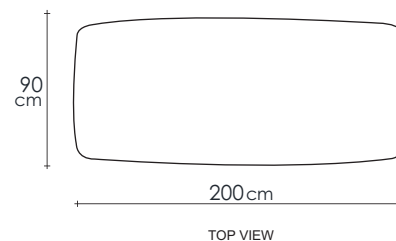

Grasshopper **NEW**

RECTANGULAR DINING TABLE 200 | KARPENTER LIVING

KARPENTER
Designed by Us Defined by Nature

TIMBER FINISHES

DESCRIPTION

Made for those who enjoy feast, this rectangular dining table comes with different sizes. Just choose the best to fit your need.

DIMENSIONS : 200 x 90 x 75 cm

PACKING SIZE : 208 x 98 x 17 cm

CBM : 0.35

TECHNICAL DRAWING

MATERIAL CHART

	Natural Water - based	Natural Oil	Black	Patina
Teakwood FSC	●	●		
White Oak	●	●	●	●
Black Walnut	●	●		