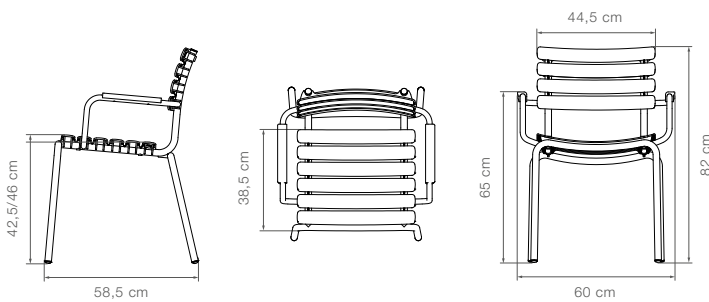

DIMENSIONS
H: 82 cm
D: 58,5 cm
W: 60 cm

SEAT HEIGHT
42,5/46 cm
SEAT DEPTH
38,5 cm

WEIGHT
Gross: 16,8 kg
Net: 3,9 kg

ARMREST HEIGHT
65 cm
SEAT WIDTH
44,5 cm

WEIGHT LIMIT
120 kg

COLORS

**BOX
DIMENSIONS**
H: 99 cm
W: 62 cm
L: 66 cm

**PALLET
DIMENSIONS**
H: 228 cm
W: 62 cm
L: 126 cm

SHIPPING UNITS
3 pc/box
UNITS / PALLET
24

HOUE

RODELUNDVEJ 4A · 8680 RY · DENMARK · HOUE.COM

MyTrash **RECLIPS**

We stopped looking at trash as a problem and started seeing it as the resource it is. And we created chairs with lamellas made from Danish household plastic trash.