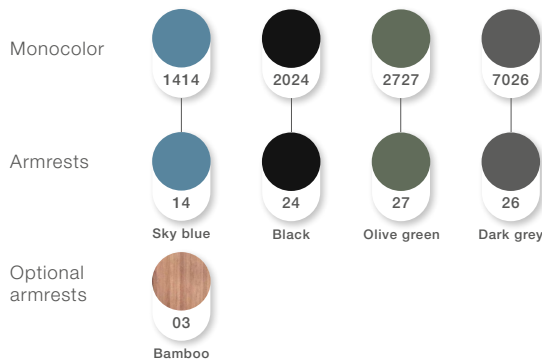

COLORS

**BOX
DIMENSIONS**
H: 99 cm
W: 62 cm
L: 66 cm

**PALLET
DIMENSIONS**
H: 228 cm
W: 62 cm
L: 126 cm

SHIPPING UNITS
3 pc/box
UNITS / PALLET
24

HOUE

RODELUNDVEJ 4A · 8680 RY · DENMARK · HOUE.COM