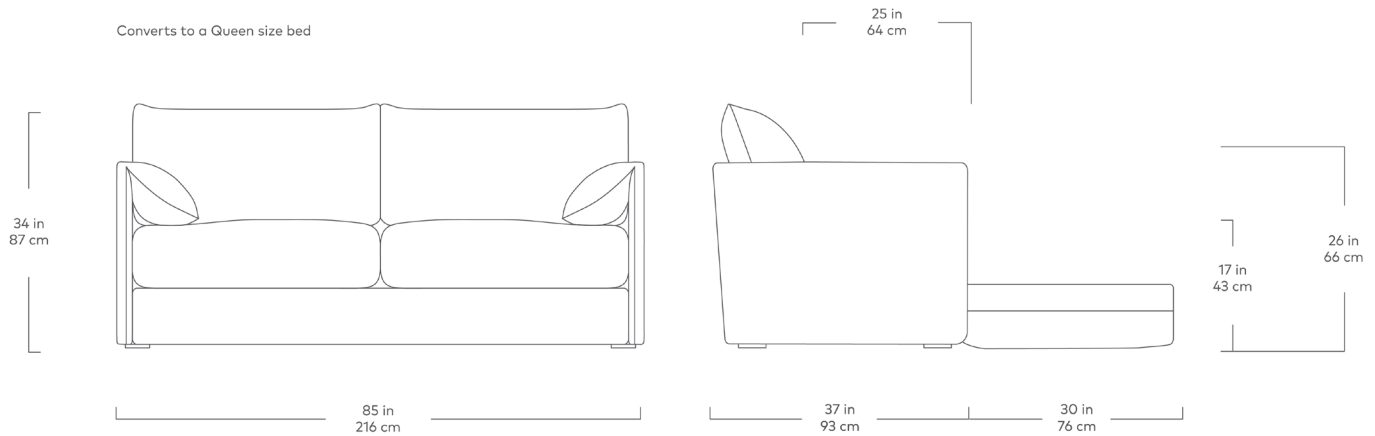

# Neru Sofabed

Dawson  
Admiral

Dawson  
Moon

Dawson  
Owl

Dawson  
Stratus

The Japanese word "neru" means "to sleep or lie down". Our Neru Sofabed was designed with this in mind - prioritizing both comfort and style to create a sofa that has you covered 24/7. During the day, feather-filled back cushions and integrated bolsters create a cozy place for power naps or lounging. At night, a simple, origami-like fold-out function reveals a queen-size bed to welcome overnight guests. French-seam detailing on the slender arms adds elegance and style.

# Neru Sofabed

- Converts to a queen size bed.
- Bed recommended for occasional use only.
- Easy-pull fabric handles are concealed on the backside of seat cushions to allow simple conversion between sofa and bed.
- Features French seams on slender arms.
- Reversible back cushions are high resiliency polyurethane foam wrapped in a sterilized feather and poly envelope.
- Seat cushions are high resiliency polyurethane foam with Dacron layered on top.
- Integrated bolsters contain a sterilized feather and poly mix filling.
- Features a removable, pre-shrunk, machine-washable cotton top sheet which fastens securely to the bed.
- Solid wood block feet with a black finish.
- Felt pads on the bottom of the feet to protect hardwood floors.
- Manufactured to meet California TB117-2013 and U.S. CPSC fire safety standards without the use of flame retardant additives in the upholstery foam.
- All fabric is California TB117-2013 certified and double rub tested.