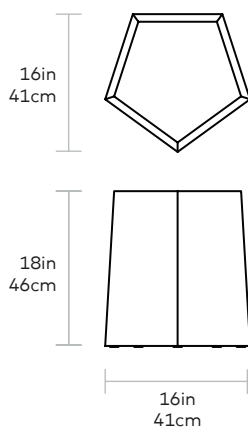

Facet-7 End Table

FINISH > Matte White

Inspired by the shapes of naturally occurring crystals, the Facet-7 End Table is a sculptural design that functions beautifully as either an accent table or as secondary seating. Precision-cut panels are shaped into a unique geometric design, with faces that subtly reflect light to create an attractive, minimalist form. The design works as a standalone piece or in a grouping with other accents from the Facet Series.