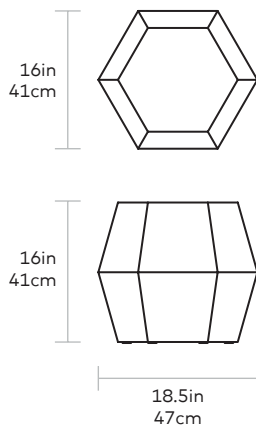

Facet-14 End Table

Gus*

FINISH > Matte White

Inspired by the shapes of naturally occurring crystals, the Facet-14 End Table is a sculptural design that functions beautifully as either an accent table or as secondary seating. Precision-cut panels are shaped into a unique geometric design, with faces that subtly reflect light to create an attractive, minimalist form. The design works as a standalone piece or in a grouping with other accents from the Facet Series.