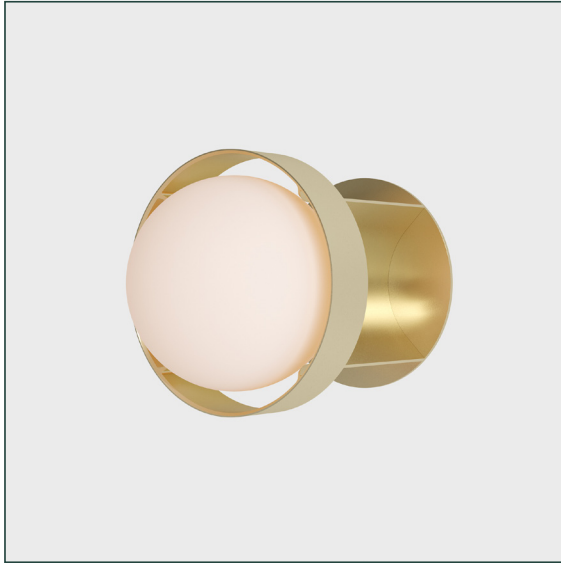

LOOP WALL LIGHT + SPHERE IV

tala®

SKU: LOOP-SPHR-IV-GD-WL-01-US

FINISH: GOLD

The Loop Wall Light is inspired by the infinite recyclable potential of aluminium and revels in its economic and efficient use of material. Paired with Tala's Sphere IV LED bulb and featuring Dim to Warm technology. Complete with Gold colour finish.

PHYSICAL

Fixture & Bulb:	L 9 1/4 x W 7 1/4 x H 7 1/4in
Not used:	L - x W - x H -in
Cable length:	-
Materials:	Anodised aluminium
Finish:	Gold
Weight:	990g
IP rating:	IP44
Base:	E26

ELECTRICAL

Appliance class	Class I
Power:	8W
Voltage:	110-120V~
Frequency:	50/60Hz