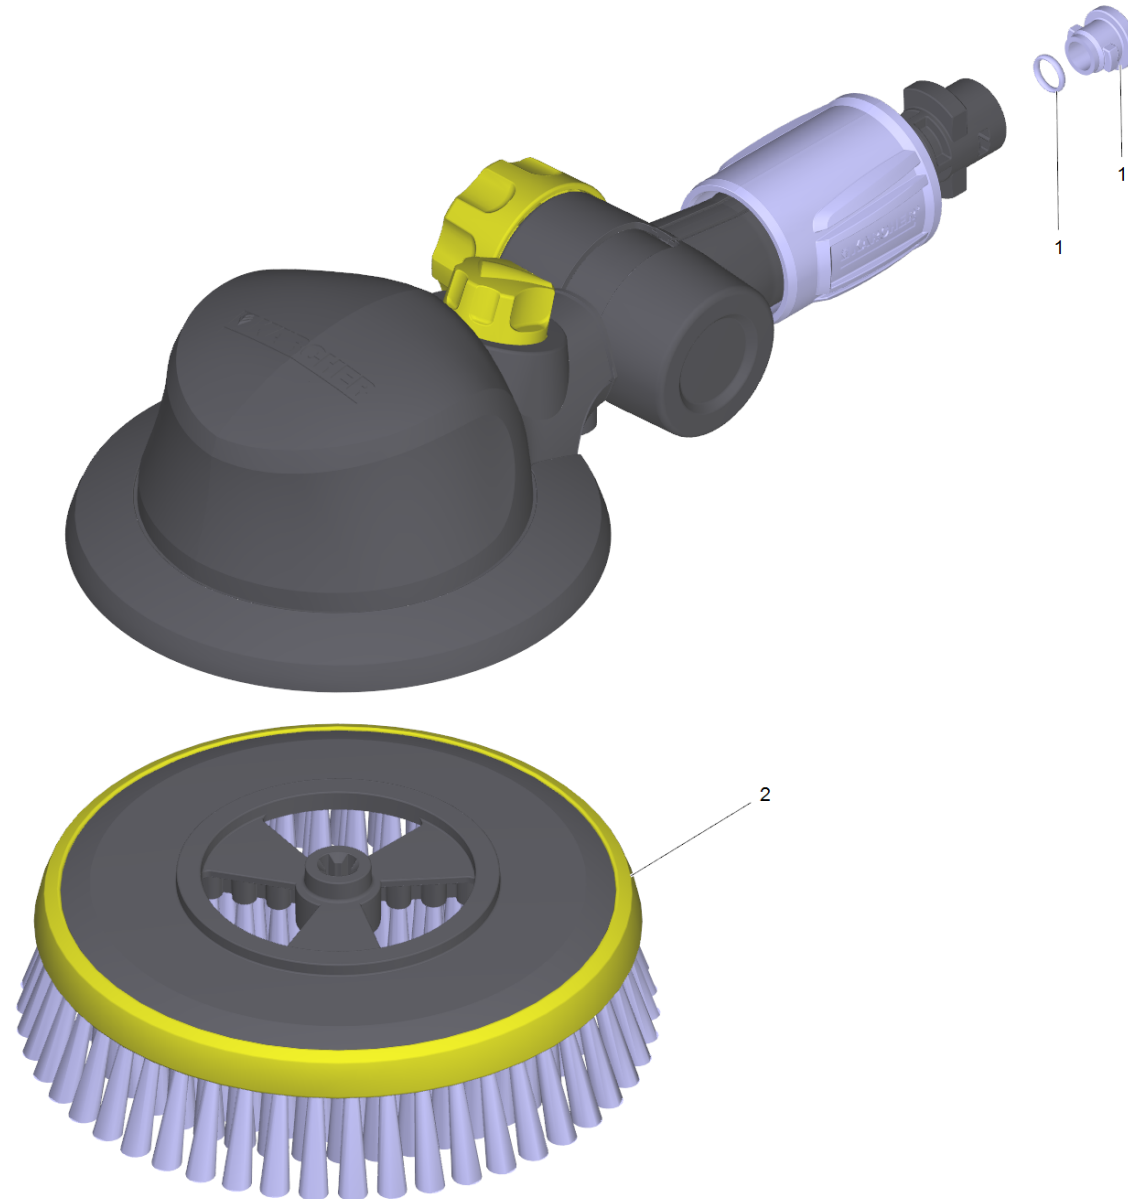

# 1 WB 100 washing brush (2.643-236.0)

Home and Garden \ High pressure cleaner cold water \ Electric motor \ K 4 \ K 4 Compact \*GB \ Spare parts list K4 Compact\*EU \ Accessories \ Brush Best \ WB 100 washing brush

POS	Article no.	Description	Quantity	Unit
2	5.762-331.0	Carrier brushes	1.000	ST
1	2.640-729.0	O-Ring seal set	1.000	ST