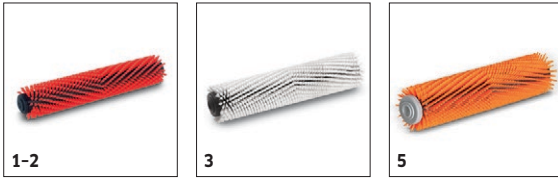

ACCESSORIES FOR BR 30/4 C

1.783-224.0

		Order No.	Hardness/ Brush type	Length	Colour	Quantity	Price	Description	
Roller brushes for BR									
Roller brush	1	4.762-428.0	medium	300 mm	red	1 piece(s)		Roller brush, medium-hard, red. Length: 300 mm. With wear-resistant star-wheel mechanism. For normal use. Bristles: Polypropylene, 0.2 mm thick, 11.5 mm long.	■
	2	4.762-005.0	medium	300 mm	red	1 piece(s)			■
	3	4.762-452.0	soft	300 mm	white	1 piece(s)		Roller brush, soft, white. Length: 300 mm. With wear-resistant star-wheel mechanism. For cleaning sensitive floors and polishing. Bristles: Polyamide, 0.15 mm thick, 11.5 mm long.	□
	4	4.762-499.0	soft	300 mm	blue	1 piece(s)		For carpet cleaning.	□
	5	4.762-484.0	high / low	300 mm	orange	1 piece(s)		Medium hard, for cleaning strong structured floors and deeper joints.	□

■ Included in delivery. □ Available accessories.