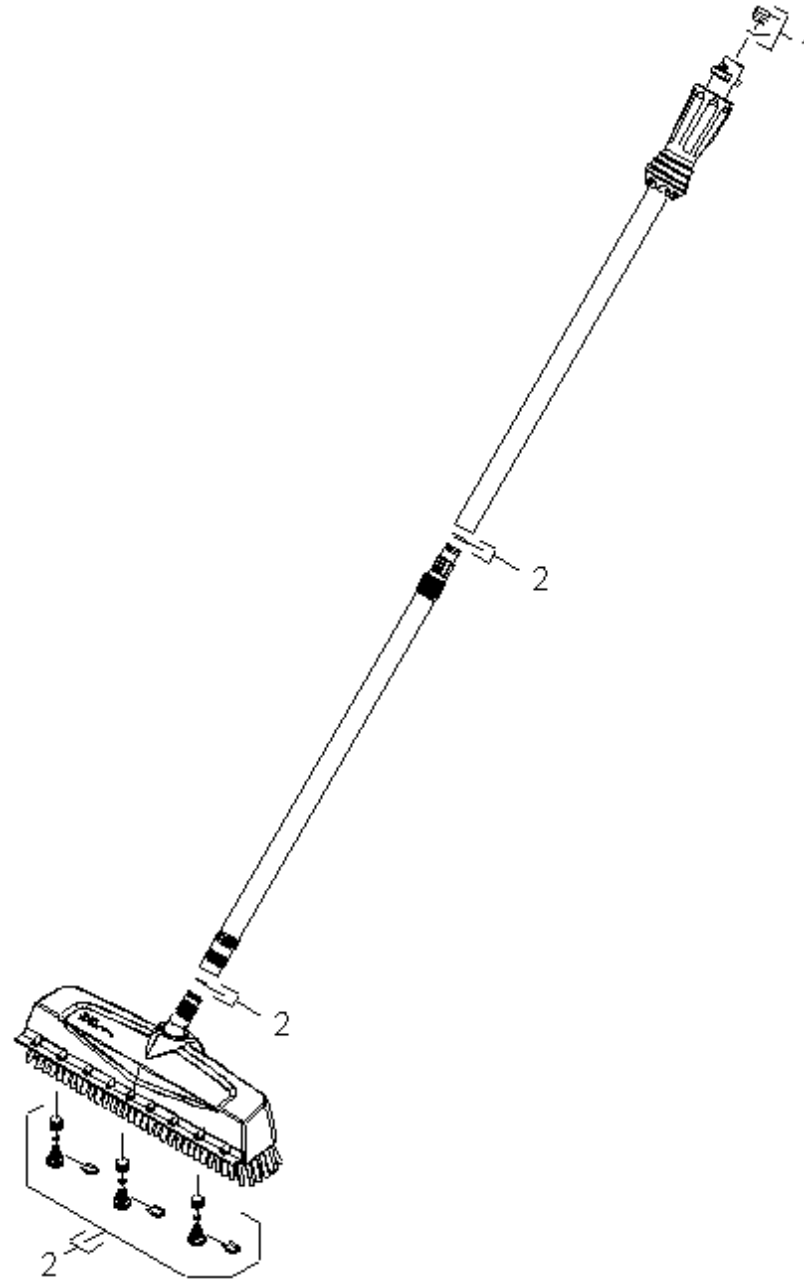

10 Scrubbing brush

Home and Garden \ High pressure cleaner hotwater \ Accessories \ PS 40 power swab surface cleaner \ Spare parts list Powerschrubber \ Scrubbing brush

10 Scrubbing brush

Home and Garden \ High pressure cleaner hotwater \ Accessories \ PS 40 power swab surface cleaner \ Spare parts list Powerschrubber \ Scrubbing brush

POS	Article no.	Description	Quantity	Unit
1	2.640-729.0	O-Ring seal set	1.000	ST
2	2.884-531.0	Spare part set power swab	1.000	ST