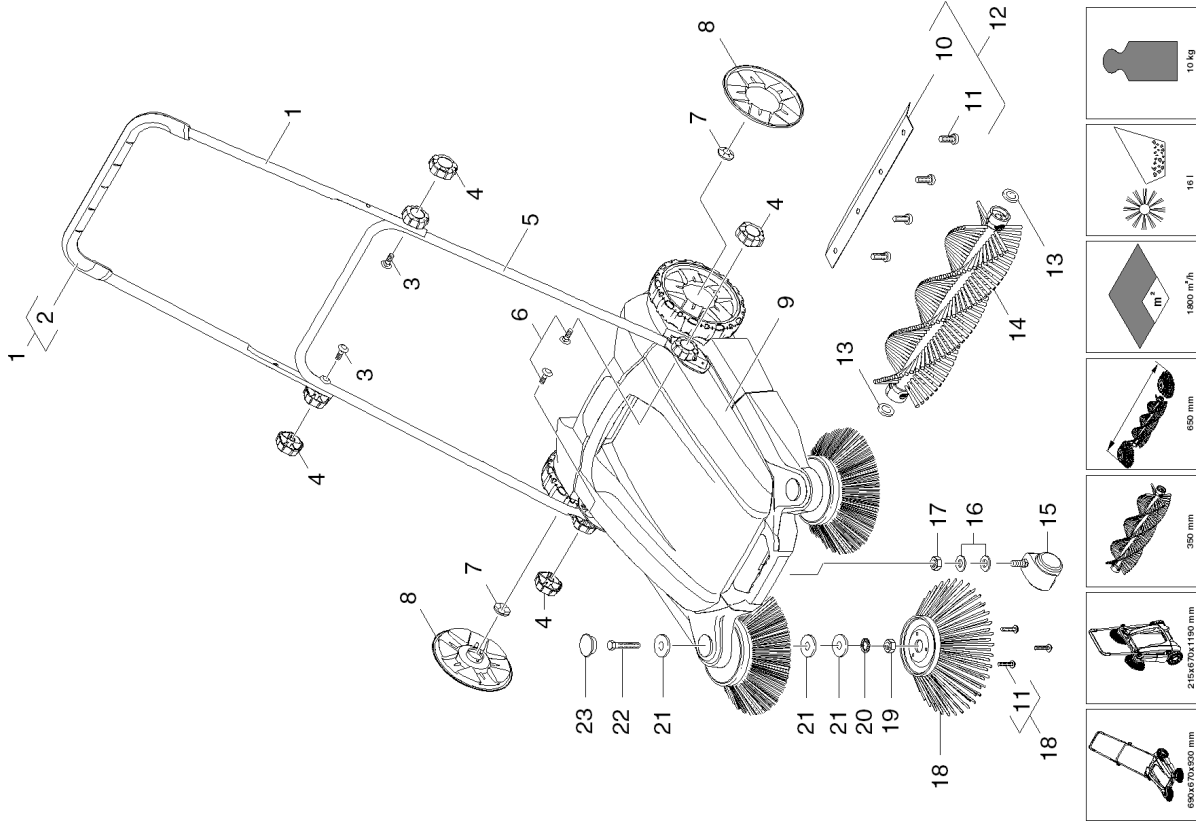

## Short spare parts list (1.766-300.3)

Home and Garden \ Sweepers \ Manually operated \ S 650 \ Short spare parts list

# KÄRCHER

POS	Article no.	Description	Quantity	Unit
1	4.034-145.0	Shearing shackle long complete S 650	1.000	ST
2	5.321-846.0	Handhold few S 650	1.000	ST
3	7.303-008.0	Saucer-head screw M 8x35-ST-A0P DIN 603	2.000	ST
4	5.321-800.0	Handle	4.000	ST
5	4.034-143.0	Shearing shackle short	1.000	ST
6	6.303-498.0	Saucer-head screw M8x25	1.000	ST
7	6.343-180.0	Quick-fastener	2.000	ST
8	5.515-286.0	Wheel cap	2.000	ST
9	2.884-970.0	Spare parts set sweep tank neutrally	1.000	ST
10	5.032-984.0	Ground lip	1.000	ST
11	7.303-106.0	Screw 4x12 -10.9-R2R (IN6RD)	7.000	ST
12	2.884-970.0	Spare parts set sweep tank neutrally	1.000	ST
13	7.312-008.0	Washer 12-200HV-A3E ISO 7090	2.000	ST
14	4.032-018.0	Reversing rolling mill complete	1.000	ST
15	6.435-130.0	Castor D 50 mm	1.000	ST
16	7.312-285.0	Washer 10 -200HV-A2E ISO7093-1	1.000	ST
17	7.311-202.0	Hexagon nut M10-04-A2E ISO 4035	1.000	ST
18	2.884-971.0	Spare parts set side broom	1.000	ST
19	7.311-004.0	Hexagon nut M8 -8-A3E ISO 4032	1.000	ST
20	7.312-233.0	Serrated lock washer A8,4-FSt-A3E DIN67	1.000	ST
21	7.312-004.0	Washer 8 -200HV-A3E ISO 7090	3.000	ST
22	7.304-031.0	Hexagonal head screw M8x55-8.8-A2E ISO	1.000	ST
23	6.387-996.0	Cap	1.000	ST