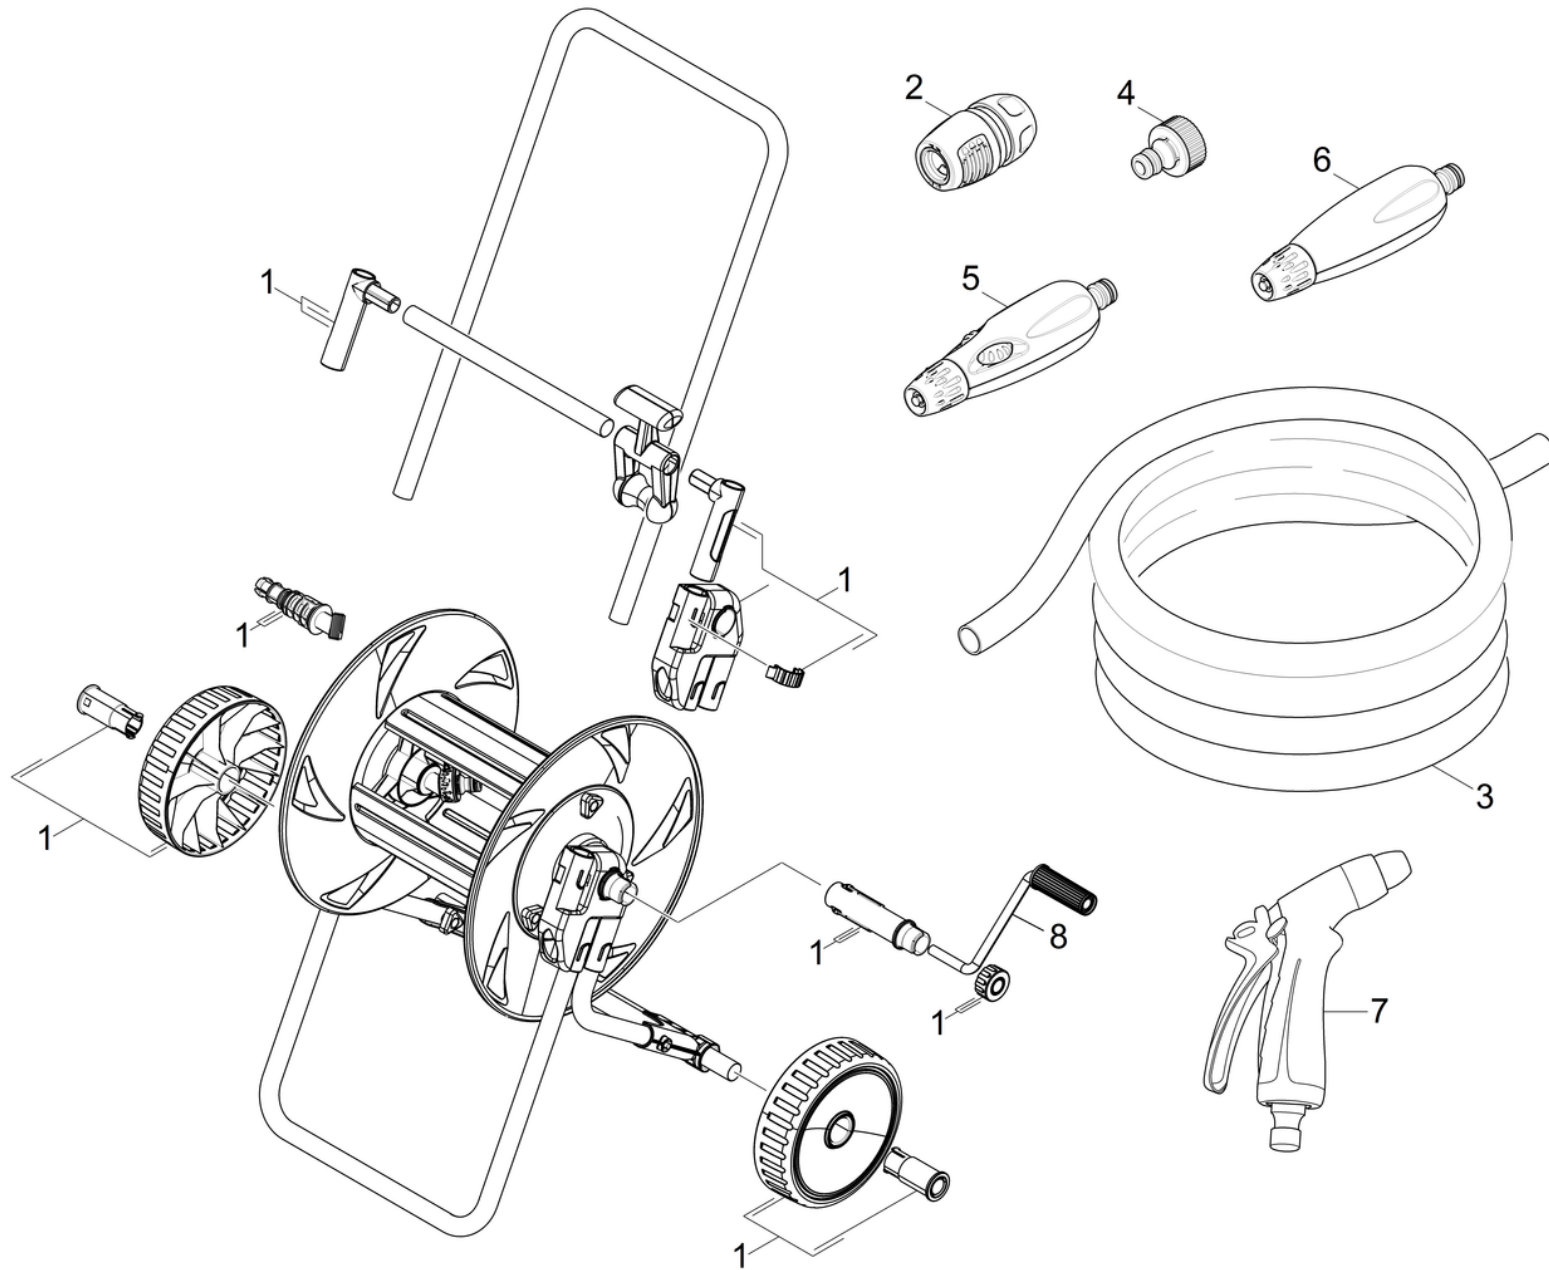

10 Hose trolley

Home and Garden \ Watering systems \ Hose trolley metal HT 80M \ Spare parts list HT80 \ Hose trolley

10 Hose trolley

Home and Garden \ Watering systems \ Hose trolley metal HT 80M \ Spare parts list HT80 \ Hose trolley

POS	Article no.	Description	Quantity	Unit	Remark
4	6.465-031.0	Connection 3/4	1.000	ST	
8	6.645-836.0	Crank for replacement HT80	1.000	ST	
2	2.645-194.0	Hose coupling middle Aqua Universal	1.000	ST	aquastop
2	2.645-193.0	Hose coupling middle Universal	1.000	ST	
3	2.645-144.0	Hose PrimoFlex plus 1/2" -20m	1.000	ST	1/2" - 20m
3	2.645-146.0	Hose PrimoFlex plus 5/8" -25m	1.000	ST	5/8" - 25m
6	2.645-264.0	Nozzle	1.000	ST	
1	6.645-389.0	Spare part set HT80	1.000	ST	
7	2.645-268.0	Spray gun Plus	1.000	ST	
5	2.645-050.0	Spray nozzle w/ control valve Base	1.000	ST	