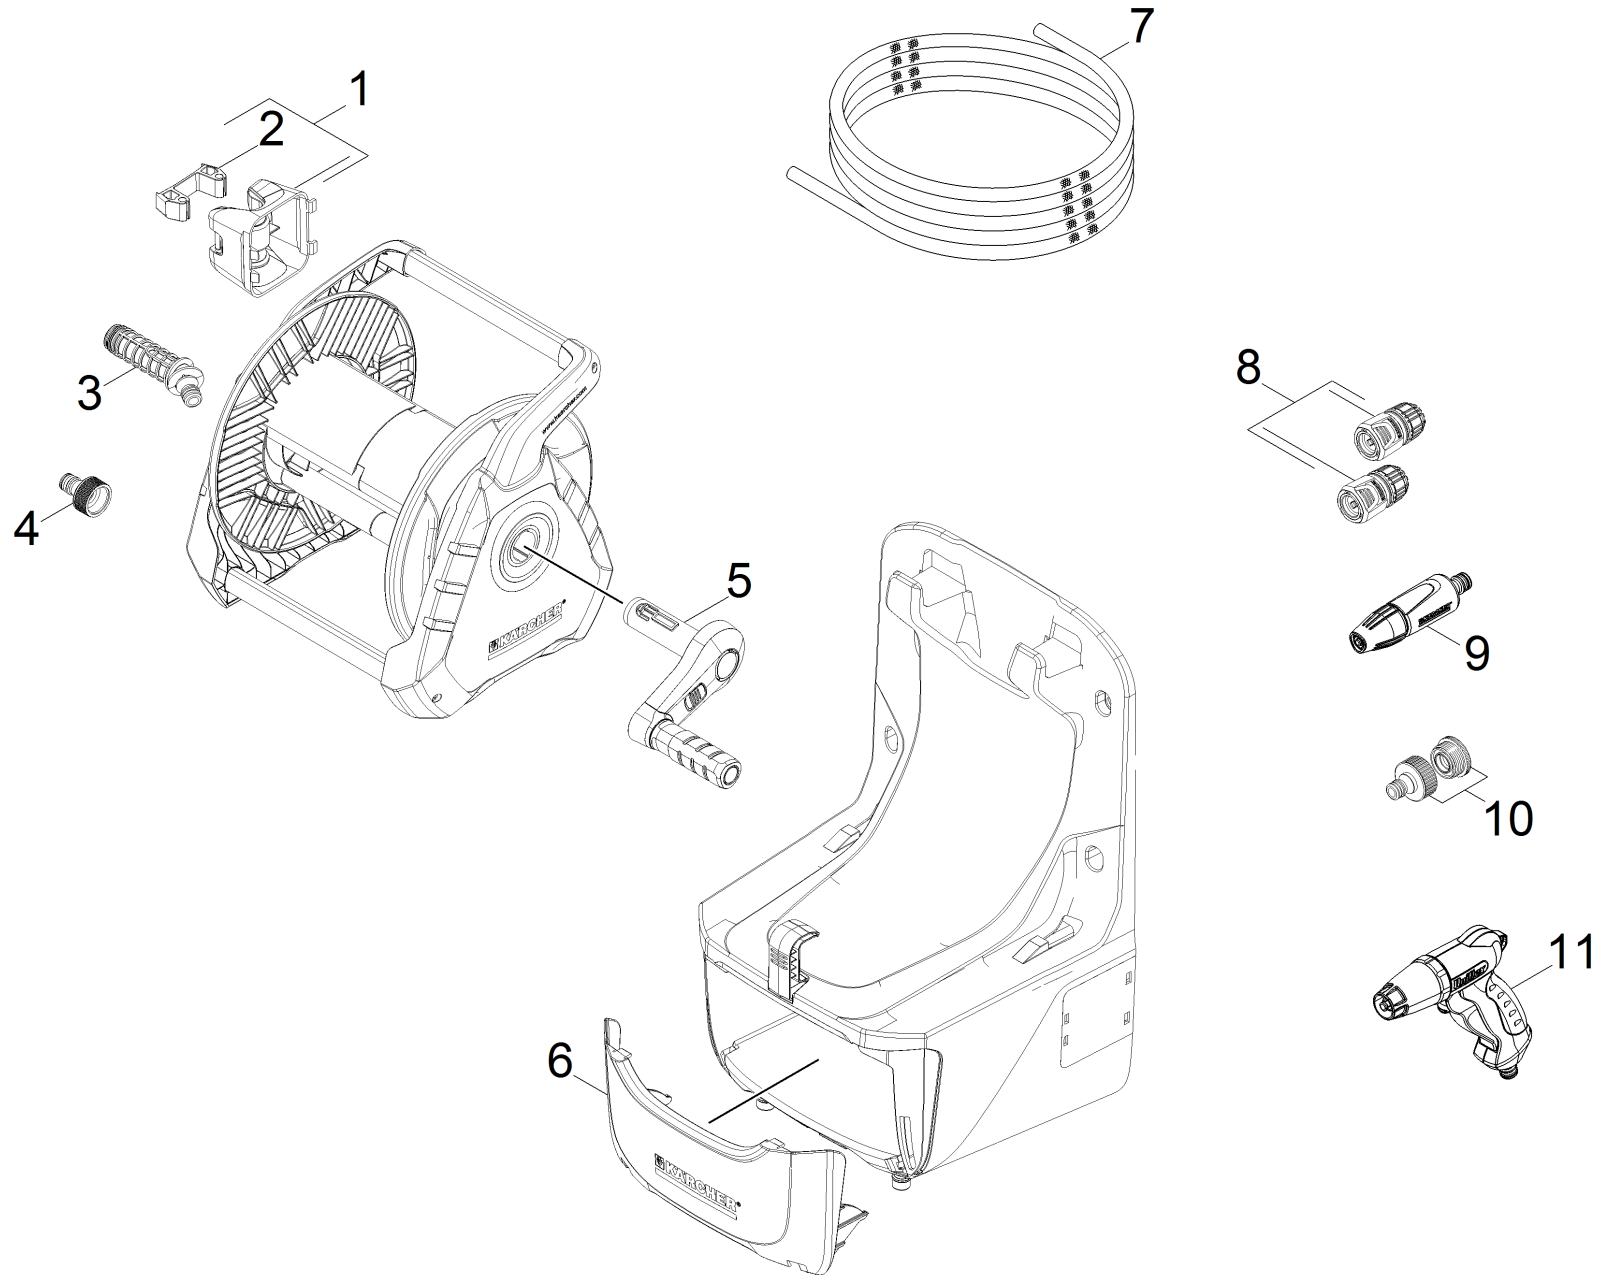

10 Individual parts

Home and Garden \ Watering systems \ Premium hose reel HR 7.300 \ Spare parts list hose reel \ Individual parts

10 Individual parts

Home and Garden \ Watering systems \ Premium hose reel HR 7.300 \ Spare parts list hose reel \ Individual parts

POS	Article no.	Description	Quantity	Unit	Remark
2	5.645-506.0	Accessories holder	1.000	ST	
1	4.645-321.0	Accessories holder complete	1.000	ST	
4	6.465-031.0	Connection 3/4	1.000	ST	
5	4.645-324.0	Crank complete	1.000	ST	
6	4.645-350.0	Flap for replacement	1.000	ST	
8	2.645-176.0	Hose coupling set 1/2", 5/8" OPP	1.000	ST	
7	2.645-138.0	Hose PrimoFlex 1/2" -20m	1.000	ST	1/2"-20m
9	2.645-177.0	Nozzle Plus	1.000	ST	
11	2.645-268.0	Spray gun Plus	1.000	ST	
10	2.645-006.0	Tap adaptor with reducer G3/4	1.000	ST	
7	6.645-503.0	TUBO 5/8" MT.15 PRIMOFLEX	1.000	ST	5/8"-15m
3	4.645-333.0	WATER PIPE CPL.	1.000	ST	