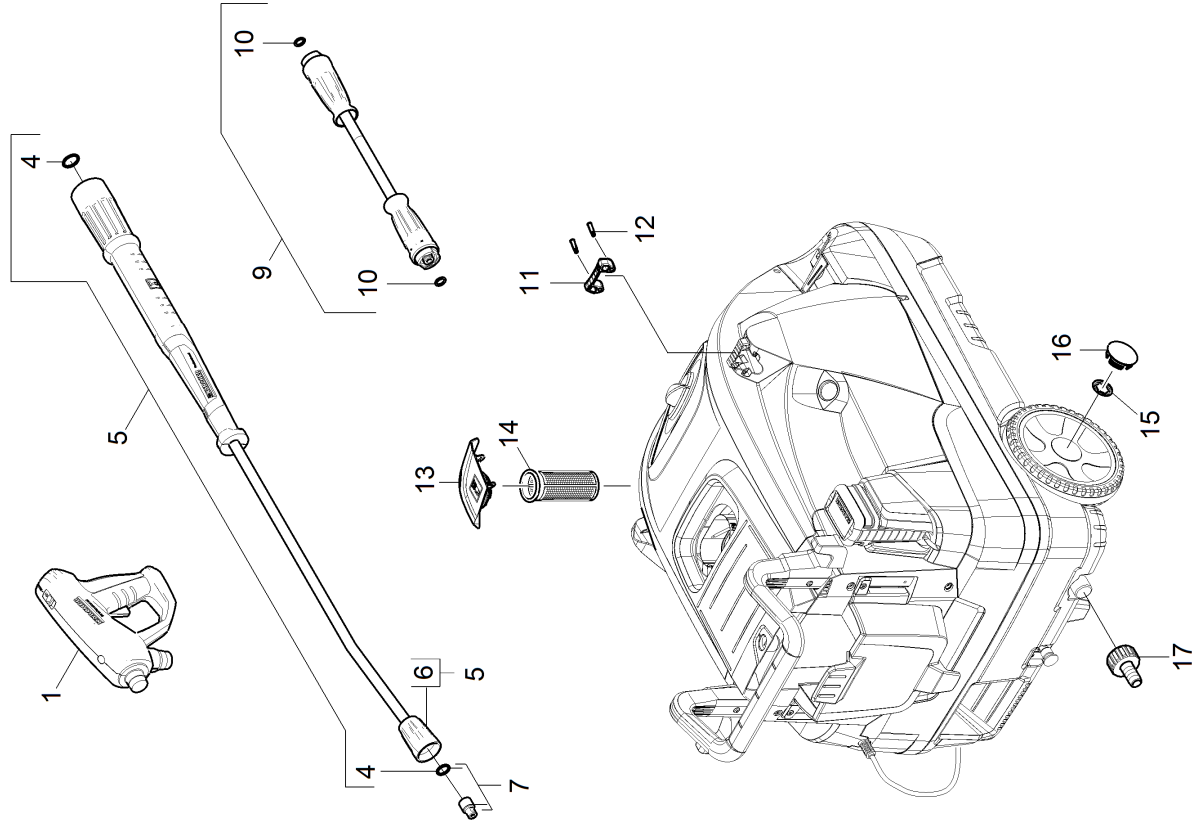

# 1010 Short spare parts list (1.170-901.3)

Professional \ High pressure cleaner hotwater \ Electric motor \ HDS 6/10-4 C Classic \*GB \ Short spare parts list

## 1010 Short spare parts list (1.170-901.3)

Professional \ High pressure cleaner hotwater \ Electric motor \ HD5 6/10-4 C Classic \*GB \ Short spare parts list

# KÄRCHER

POS	Article no.	Description	Quantity	Unit
1	4.118-005.0	EASY!Force Advanced	1.000	ST
4	2.880-001.0	Spare part set seals TR	1.000	ST
5	4.112-000.0	Jet pipe TR 1050 mm	1.000	ST
6	4.112-011.0	Protection part TR only for replacement	1.000	ST
7	2.113-023.0	Power nozzle TR 25050	1.000	ST
9	6.110-035.0	Hose assembly TR rotatable DN6 25MPa 10m	1.000	ST
10	2.880-154.0	O-Ring kit	1.000	ST
11	5.424-162.0	Fixing jet pipe	1.000	ST
12	5.314-143.0	Pin fixing jet pipe	2.000	ST
13	4.064-021.0	Cover fuel complete	1.000	ST
14	5.731-039.0	Filter	1.000	ST
15	6.343-162.0	Lock washer -25	2.000	ST
16	2.889-086.0	Set wheel cap	2.000	ST
17	2.640-492.0	Set water connection 1 "	1.000	ST