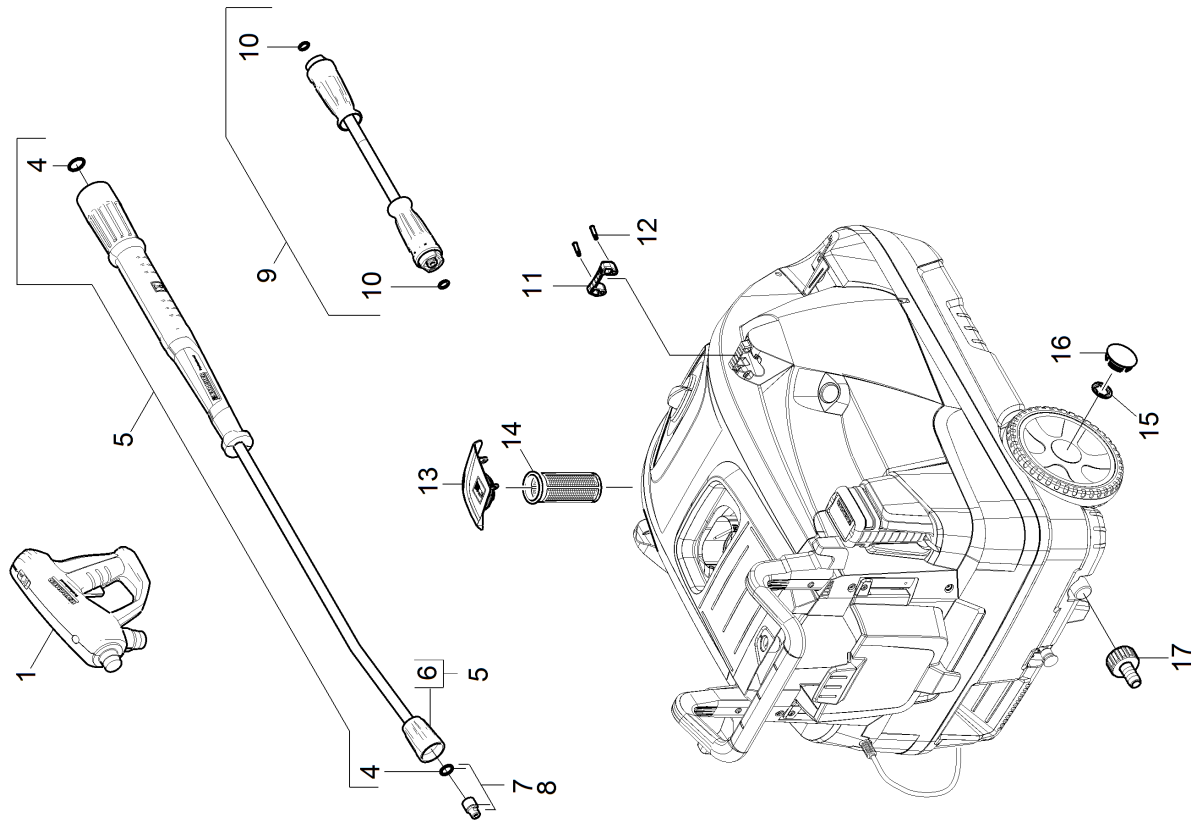

1030 Short spare parts list (1.169-906.3)

Professional \ High pressure cleaner hotwater \ Electric motor \ HDS 6/10 C *GB \ Short spare parts list

1030 Short spare parts list (1.169-906.3)

Professional \ High pressure cleaner hotwater \ Electric motor \ HDS 6/10 C *GB \ Short spare parts list

KÄRCHER

POS	Article no.	Description	Quantity	Unit
1	4.118-005.0	EASY!Force Advanced	1.000	ST
4	2.880-001.0	Spare part set seals TR	3.000	ST
5	4.112-000.0	Jet pipe TR 1050 mm	1.000	ST
6	4.112-011.0	Protection part TR only for replacement	1.000	ST
7	2.113-008.0	Power nozzle TR 25043	1.000	ST
8	2.114-000.0	Steam nozzle TR 40040	1.000	ST
9	6.110-035.0	Hose assembly TR rotatable DN6 25MPa 10m	1.000	ST
10	2.880-154.0	O-Ring kit	1.000	ST
11	5.424-162.0	Fixing jet pipe	1.000	ST
12	5.314-143.0	Pin fixing jet pipe	2.000	ST
13	4.064-021.0	Cover fuel complete	1.000	ST
14	5.731-039.0	Filter	1.000	ST
15	6.343-162.0	Lock washer -25	2.000	ST
16	2.889-086.0	Set wheel cap	2.000	ST
17	2.640-492.0	Set water connection 1 "	1.000	ST