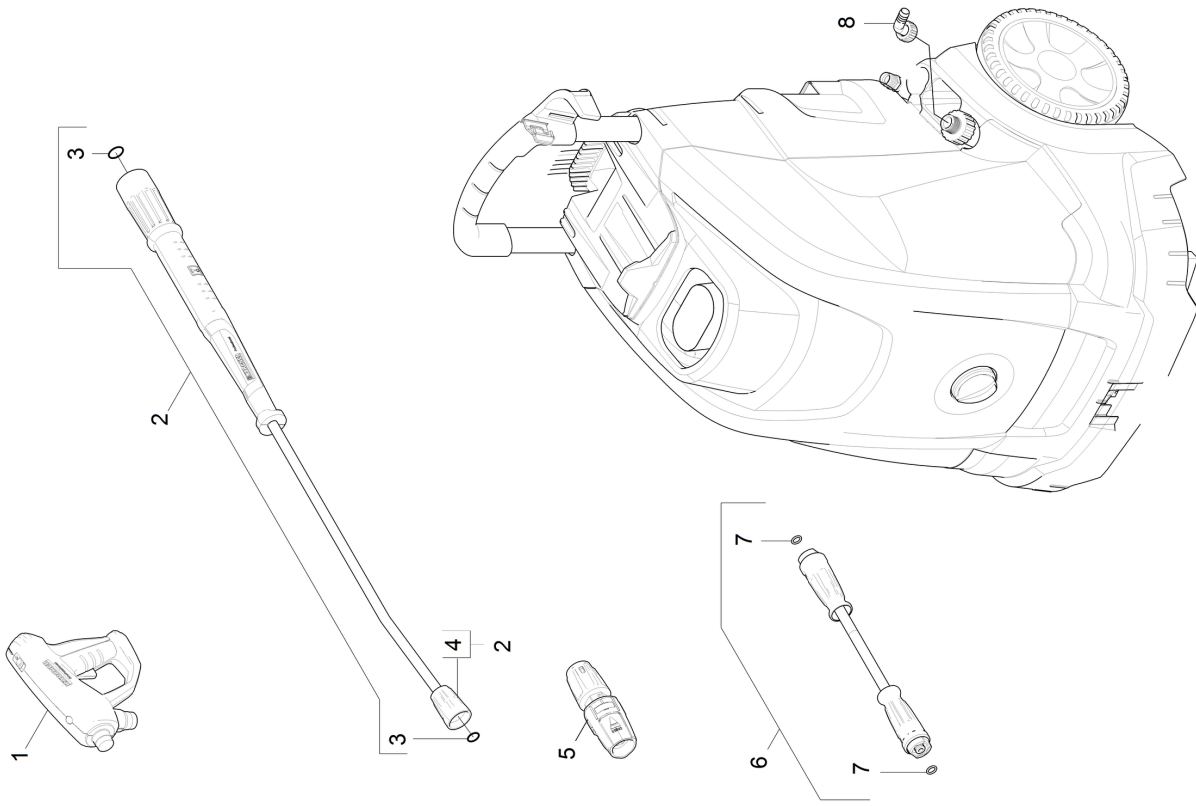

# 1030 Short spare parts list (1.064-902.3)

Professional \ High pressure cleaner hotwater \ Electric motor \ HDS 5/11 U \*GB \ Short spare parts list

## 1030 Short spare parts list (1.064-902.3)

Professional \ High pressure cleaner hotwater \ Electric motor \ HDS 5/11 U \*GB \ Short spare parts list

# KÄRCHER

POS	Article no.	Description	Quantity	Unit
1	4.118-005.0	EASY!Force Advanced	1.000	ST
2	4.112-006.0	Jet pipe TR 840 mm	1.000	ST
3	2.880-001.0	Spare part set seals TR	2.000	ST
4	4.112-011.0	Protection part TR only for replacement	1.000	ST
5	4.117-027.0	Triple jet nozzle TR 032	1.000	ST
6	6.110-034.0	Hose assembly TR DN6 25MPa 10m	1.000	ST
7	2.880-154.0	O-Ring kit	1.000	ST
8	6.362-078.0	O-Ring seal 13,3x2,4	1.000	ST
8	5.310-062.0	Nut	1.000	ST
8	5.443-285.0	Hose stem	1.000	ST