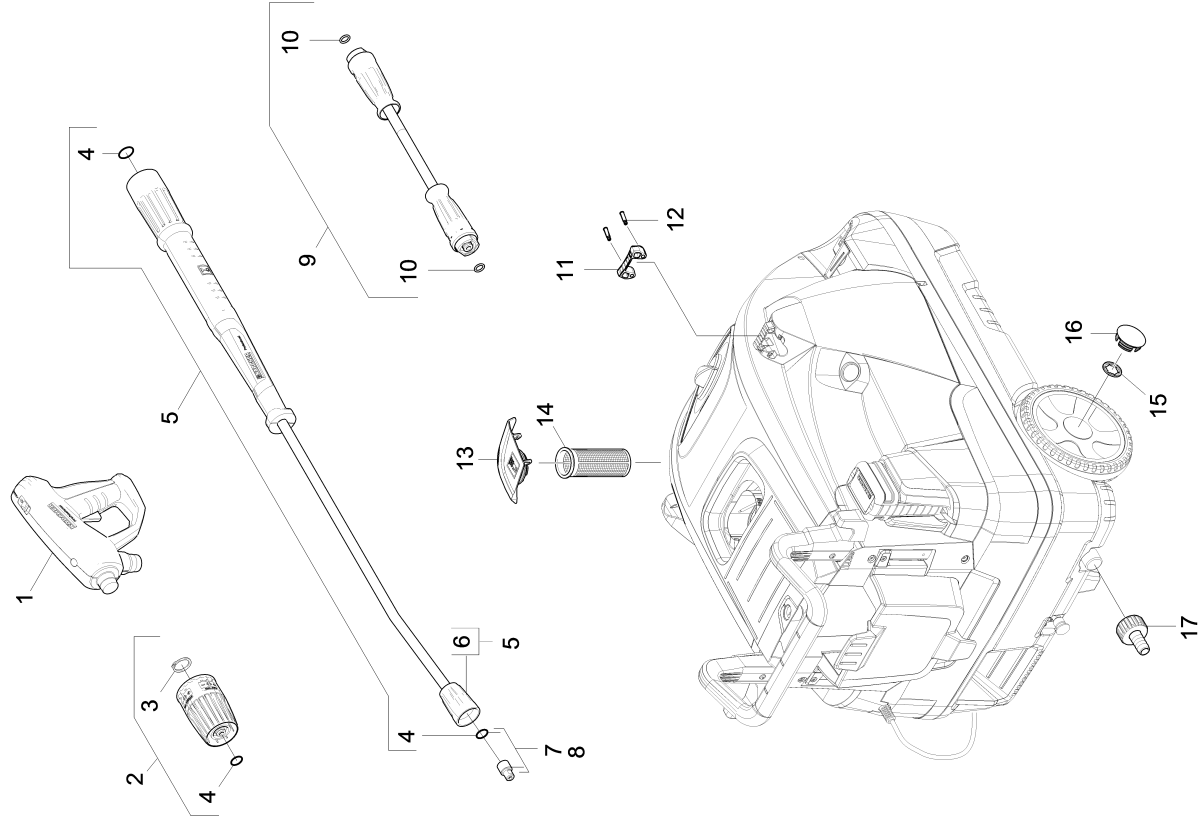

1030 Short spare parts list (1.169-904.3)

Professional \ High pressure cleaner hotwater \ Electric motor \ HDS 6/12 C *GB \ Short spare parts list

1030 Short spare parts list (1.169-904.3)

Professional \ High pressure cleaner hotwater \ Electric motor \ HDS 6/12 C *GB \ Short spare parts list

| POS | Article no. | Description | Quantity | Unit |
|-----|-------------|--|----------|------|
| 1 | 4.118-005.0 | EASY!Force Advanced | 1.000 | ST |
| 2 | 4.118-009.0 | Rotary controller TR 700L | 1.000 | ST |
| 3 | 7.343-069.0 | Locking ring 25x1,2-1.4122 DIN 471 | 1.000 | ST |
| 4 | 2.880-001.0 | Spare part set seals TR | 3.000 | ST |
| 5 | 4.112-000.0 | Jet pipe TR 1050 mm | 1.000 | ST |
| 6 | 4.112-011.0 | Protection part TR only for replacement | 1.000 | ST |
| 7 | 2.113-007.0 | Power nozzle TR 25042 | 1.000 | ST |
| 8 | 2.114-000.0 | Steam nozzle TR 40040 | 1.000 | ST |
| 9 | 6.110-035.0 | Hose assembly TR rotatable DN6 25MPa 10m | 1.000 | ST |
| 10 | 2.880-154.0 | O-Ring kit | 1.000 | ST |
| 11 | 5.424-162.0 | Fixing jet pipe | 1.000 | ST |
| 12 | 5.314-143.0 | Pin fixing jet pipe | 2.000 | ST |
| 13 | 4.064-021.0 | Cover fuel complete | 1.000 | ST |
| 14 | 5.731-039.0 | Filter | 1.000 | ST |
| 15 | 6.343-162.0 | Lock washer -25 | 2.000 | ST |
| 16 | 2.889-086.0 | Set wheel cap | 2.000 | ST |
| 17 | 2.640-492.0 | Set water connection 1 " | 1.000 | ST |