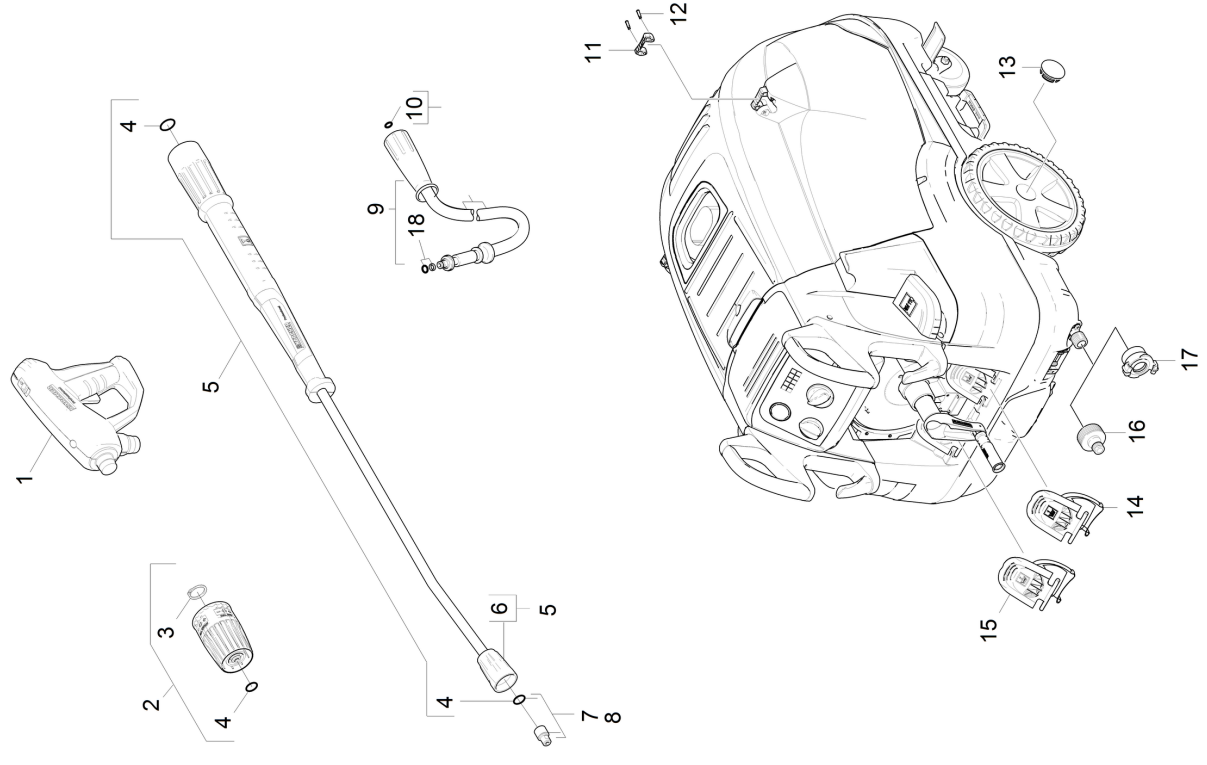

# 1020 Short spare parts list (1.077-904.3)

Professional \ High pressure cleaner hotwater \ Electric motor \ HDS 7/10-4 MX \*GB \ Short spare parts list

## 1020 Short spare parts list (1.077-904.3)

Professional \ High pressure cleaner hotwater \ Electric motor \ HDS 7/10-4 MX \*GB \ Short spare parts list

POS	Article no.	Description	Quantity	Unit
1	4.118-005.0	EASY!Force Advanced	1.000	ST
2	4.118-007.0	Rotary controller TR 270L	1.000	ST
3	7.343-069.0	Locking ring 25x1,2-1.4122 DIN 471	1.000	ST
4	2.880-001.0	Spare part set seals TR	3.000	ST
5	4.112-000.0	Jet pipe TR 1050 mm	1.000	ST
6	4.112-011.0	Protection part TR only for replacement	1.000	ST
7	2.113-025.0	Power nozzle TR 25055	1.000	ST
8	2.114-003.0	Steam nozzle TR 40055	1.000	ST
9	6.110-028.0	Hose assembly TR rotatable DN8 40MPa 20m	1.000	ST
10	2.880-154.0	O-Ring kit	1.000	ST
11	5.424-162.0	Fixing jet pipe	1.000	ST
12	5.314-143.0	Pin fixing jet pipe	2.000	ST
13	2.889-086.0	Set wheel cap	2.000	ST
14	5.064-231.0	Cover chemistry 2	1.000	ST
15	5.064-221.0	Cover chemistry 1	1.000	ST
16	2.640-492.0	Set water connection 1 "	1.000	ST
17	6.388-458.0	Hose coupling	1.000	ST
18	4.363-691.0	O-Ring seal kpl. -nur fuer Ersatz-	1.000	ST