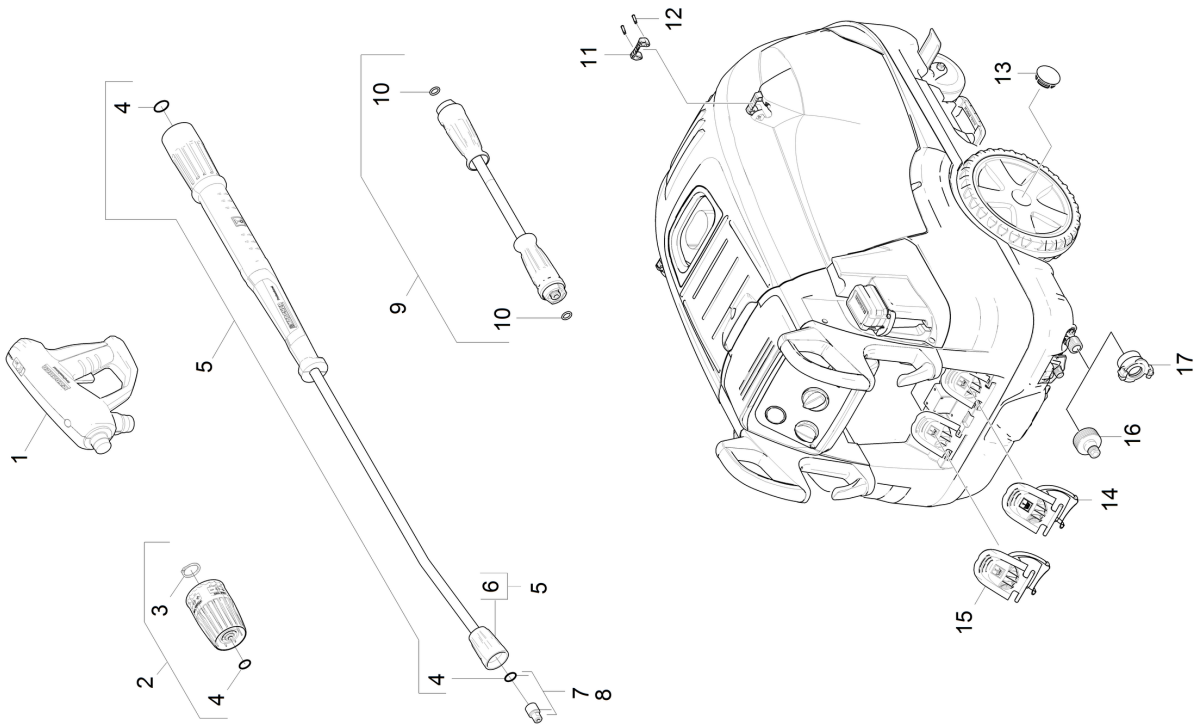

# 1020 Short spare parts list (1.077-901.3)

Professional \ High pressure cleaner hotwater \ Electric motor \ HDS 7/10-4 M \*GB \ Short spare parts list

## 1020 Short spare parts list (1.077-901.3)

Professional \ High pressure cleaner hotwater \ Electric motor \ HDS 7/10-4 M \*GB \ Short spare parts list

POS	Article no.	Description	Quantity	Unit
1	4.118-005.0	EASY!Force Advanced	1.000	ST
2	4.118-007.0	Rotary controller TR 270L	1.000	ST
3	7.343-069.0	Locking ring 25x1,2-1.4122 DIN 471	1.000	ST
4	2.880-001.0	Spare part set seals TR	3.000	ST
5	4.112-000.0	Jet pipe TR 1050 mm	1.000	ST
6	4.112-011.0	Protection part TR only for replacement	1.000	ST
7	2.113-011.0	Power nozzle TR 25054	1.000	ST
8	2.114-003.0	Steam nozzle TR 40055	1.000	ST
9	6.110-038.0	Hose assembly TR DN8 40MPa 10m	1.000	ST
10	2.880-154.0	O-Ring kit	1.000	ST
11	5.424-162.0	Fixing jet pipe	1.000	ST
12	5.314-143.0	Pin fixing jet pipe	2.000	ST
13	2.889-086.0	Set wheel cap	2.000	ST
14	5.064-231.0	Cover chemistry 2	1.000	ST
15	5.064-221.0	Cover chemistry 1	1.000	ST
16	2.640-492.0	Set water connection 1 "	1.000	ST
17	6.388-458.0	Hose coupling	1.000	ST