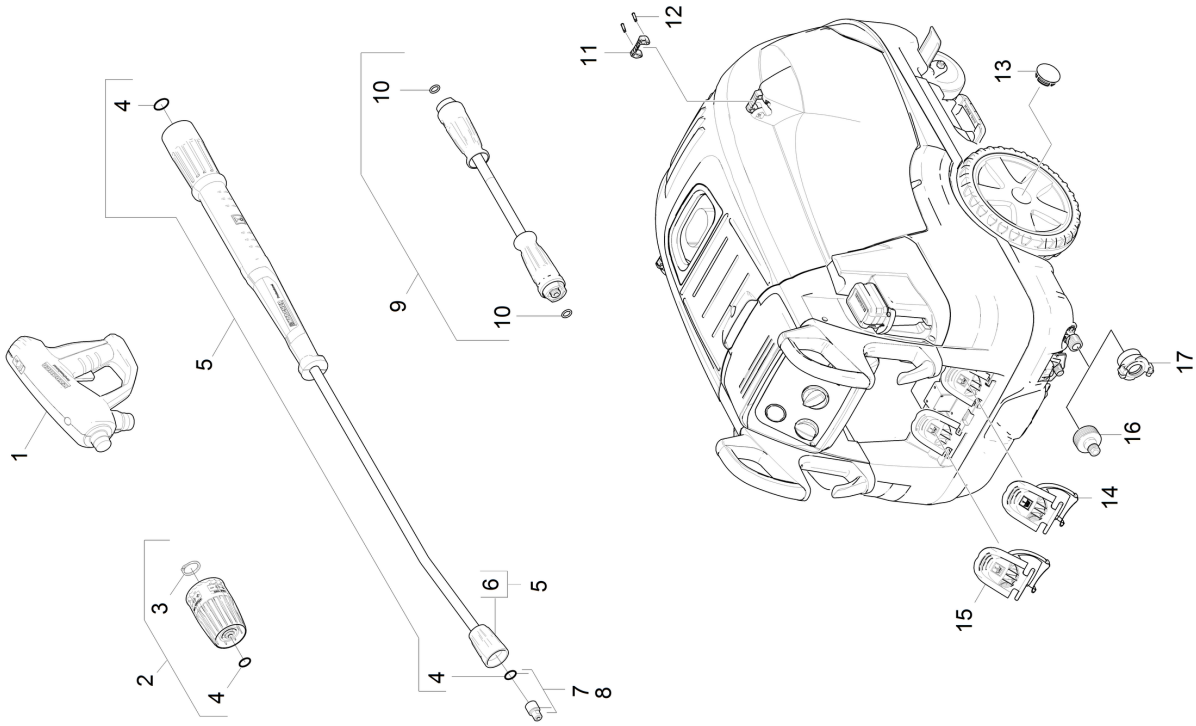

1020 Short spare parts list (1.077-902.3)

Professional \ High pressure cleaner hotwater \ Electric motor \ HDS 7/9-4 M *GB \ Short spare parts list

1020 Short spare parts list (1.077-902.3)

Professional \ High pressure cleaner hotwater \ Electric motor \ HDS 7/9-4 M *GB \ Short spare parts list

POS	Article no.	Description	Quantity	Unit
1	4.118-005.0	EASY!Force Advanced	1.000	ST
2	4.118-007.0	Rotary controller TR 270L	1.000	ST
3	7.343-069.0	Locking ring 25x1,2-1.4122 DIN 471	1.000	ST
4	2.880-001.0	Spare part set seals TR	3.000	ST
5	4.112-000.0	Jet pipe TR 1050 mm	1.000	ST
6	4.112-011.0	Protection part TR only for replacement	1.000	ST
7	2.113-026.0	Power nozzle TR 25060	1.000	ST
8	2.114-004.0	Steam nozzle TR 40060	1.000	ST
9	6.110-038.0	Hose assembly TR DN8 40MPa 10m	1.000	ST
10	2.880-154.0	O-Ring kit	1.000	ST
11	5.424-162.0	Fixing jet pipe	1.000	ST
12	5.314-143.0	Pin fixing jet pipe	2.000	ST
13	2.889-086.0	Set wheel cap	2.000	ST
14	5.064-231.0	Cover chemistry 2	1.000	ST
15	5.064-221.0	Cover chemistry 1	1.000	ST
16	2.640-492.0	Set water connection 1 "	1.000	ST
17	6.388-458.0	Hose coupling	1.000	ST