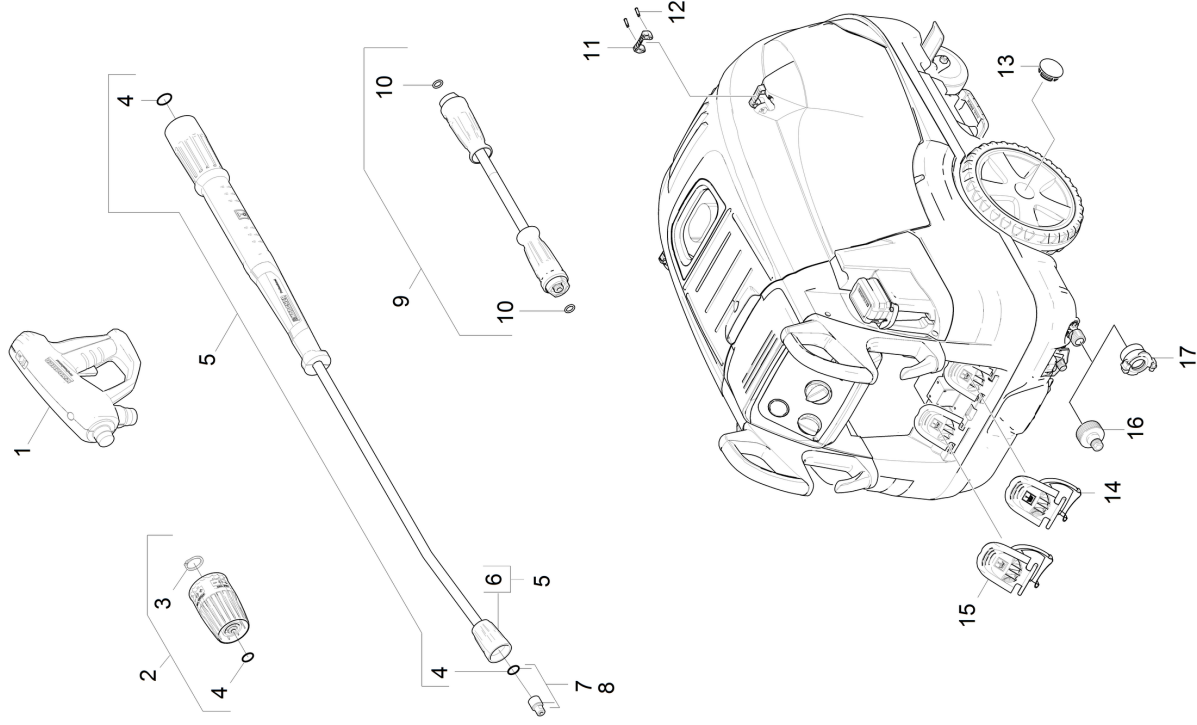

1030 Short spare parts list (1.071-902.3)

Professional \ High pressure cleaner hotwater \ Electric motor \ HDS 10/20-4 M *GB \ Short spare parts list

1030 Short spare parts list (1.071-902.3)

Professional \ High pressure cleaner hotwater \ Electric motor \ HDS 10/20-4 M *GB \ Short spare parts list

POS	Article no.	Description	Quantity	Unit
1	4.118-005.0	EASY!Force Advanced	1.000	ST
2	4.118-008.0	Rotary controller TR 416L	1.000	ST
3	7.343-069.0	Locking ring 25x1,2-1.4122 DIN 471	1.000	ST
4	2.880-001.0	Spare part set seals TR	3.000	ST
5	4.112-000.0	Jet pipe TR 1050 mm	1.000	ST
6	4.112-011.0	Protection part TR only for replacement	1.000	ST
7	2.113-011.0	Power nozzle TR 25054	1.000	ST
8	2.114-006.0	Steam nozzle TR 40070	1.000	ST
9	6.110-038.0	Hose assembly TR DN8 40MPa 10m	1.000	ST
10	2.880-154.0	O-Ring kit	1.000	ST
11	5.424-162.0	Fixing jet pipe	1.000	ST
12	5.314-143.0	Pin fixing jet pipe	2.000	ST
13	2.889-086.0	Set wheel cap	2.000	ST
14	5.064-231.0	Cover chemistry 2	1.000	ST
15	5.064-221.0	Cover chemistry 1	1.000	ST
16	2.640-492.0	Set water connection 1 "	1.000	ST
17	6.388-458.0	Hose coupling	1.000	ST