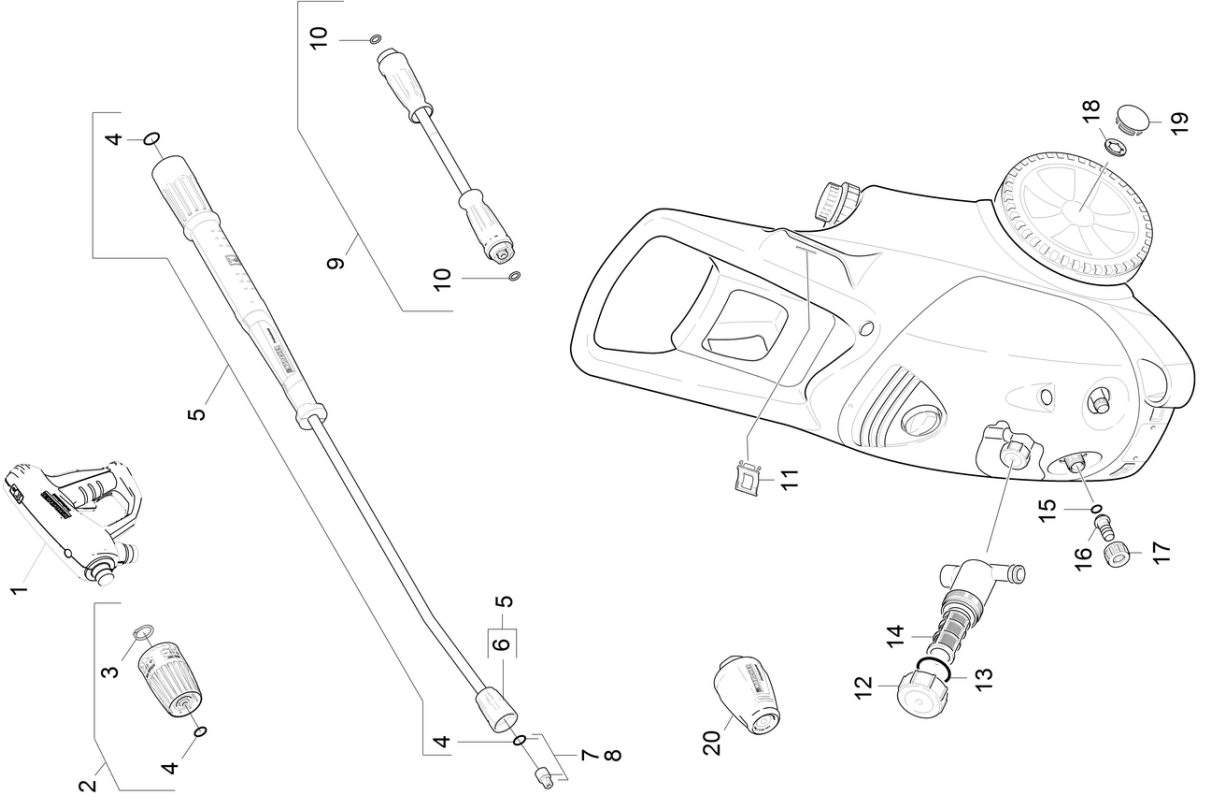

1030 Short spare parts list (1.286-913.3)

Professional \ High pressure cleaner cold water \ Electric motor \ HD 10/25-4 S Plus *EU-I \ Short spare parts list

1030 Short spare parts list (1.286-913.3)

Professional \ High pressure cleaner cold water \ Electric motor \ HD 10/25-4 S Plus *EU-I \ Short spare parts list

POS	Article no.	Description	Quantity	Unit
1	4.118-005.0	EASY!Force Advanced	1.000	ST
2	4.118-008.0	Rotary controller TR 416L	1.000	ST
3	7.343-069.0	Locking ring 25x1,2-1.4122 DIN 471	1.000	ST
4	2.880-001.0	Spare part set seals TR	1.000	ST
5	4.112-000.0	Jet pipe TR 1050 mm	1.000	ST
6	4.112-011.0	Protection part TR only for replacement	1.000	ST
7	2.113-009.0	Power nozzle TR 25047	1.000	ST
8	2.113-020.0	Nozzle chemical TR 25250	1.000	ST
9	6.110-031.0	Hose assembly TR rotatable DN8 31,5MPa 1	1.000	ST
10	2.880-154.0	O-Ring kit	1.000	ST
11	5.044-666.0	Holder jet pipe	1.000	ST
12	5.064-453.0	Cover gusty grey	1.000	ST
13	5.363-613.0	Seal	1.000	ST
14	6.414-681.0	Filter cartridge	1.000	ST
15	6.362-161.0	O-Ring seal 19,3 X 2,4	1.000	ST
16	5.443-291.0	Hose stem	1.000	ST
17	5.310-076.0	Nut	1.000	ST
18	6.343-162.0	Lock washer -25	1.000	ST
19	2.889-086.0	Set wheel cap	1.000	ST
20	4.114-027.0	Dirt blaster TR 050 Prof.	1.000	ST