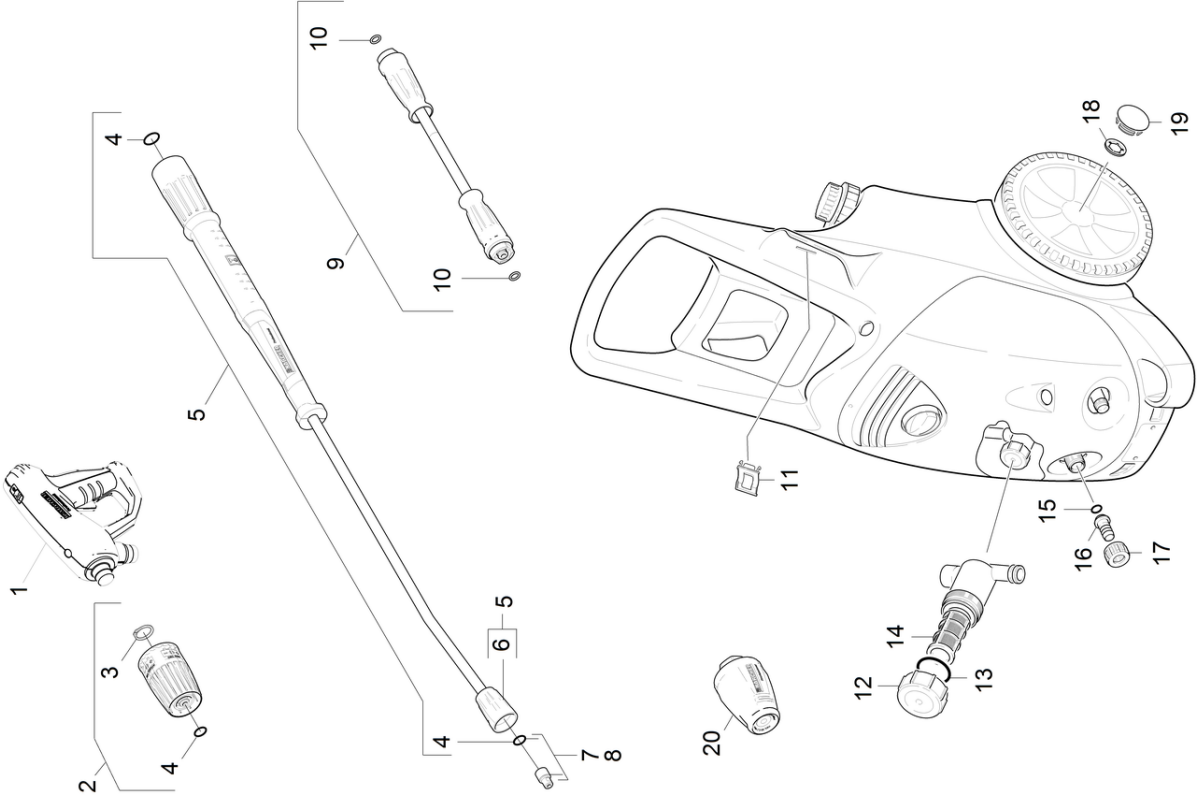

1030 Short spare parts list (1.286-932.3)

Professional \ High pressure cleaner cold water \ Electric motor \ HD 13/18-4 S Plus *EU-I \ Short spare parts list

1030 Short spare parts list (1.286-932.3)

Professional \ High pressure cleaner cold water \ Electric motor \ HD 13/18-4 S Plus *EU-I \ Short spare parts list

POS	Article no.	Description	Quantity	Unit
1	4.118-005.0	EASY!Force Advanced	1.000	ST
2	4.118-008.0	Rotary controller TR 416L	1.000	ST
3	7.343-069.0	Locking ring 25x1,2-1.4122 DIN 471	1.000	ST
4	2.880-001.0	Spare part set seals TR	1.000	ST
5	4.112-000.0	Jet pipe TR 1050 mm	1.000	ST
6	4.112-011.0	Protection part TR only for replacement	1.000	ST
7	2.113-015.0	Power nozzle TR 25080	1.000	ST
8	2.113-020.0	Nozzle chemical TR 25250	1.000	ST
9	6.110-031.0	Hose assembly TR rotatable DN8 31,5MPa 1	1.000	ST
10	2.880-154.0	O-Ring kit	1.000	ST
11	5.044-666.0	Holder jet pipe	1.000	ST
12	5.064-453.0	Cover gusty grey	1.000	ST
13	5.363-613.0	Seal	1.000	ST
14	6.414-681.0	Filter cartridge	1.000	ST
15	6.362-161.0	O-Ring seal 19,3 X 2,4	1.000	ST
16	5.443-291.0	Hose stem	1.000	ST
17	5.310-076.0	Nut	1.000	ST
18	6.343-162.0	Lock washer -25	1.000	ST
19	2.889-086.0	Set wheel cap	1.000	ST
20	4.114-030.0	Dirt blaster TR 070/080 Prof.	1.000	ST