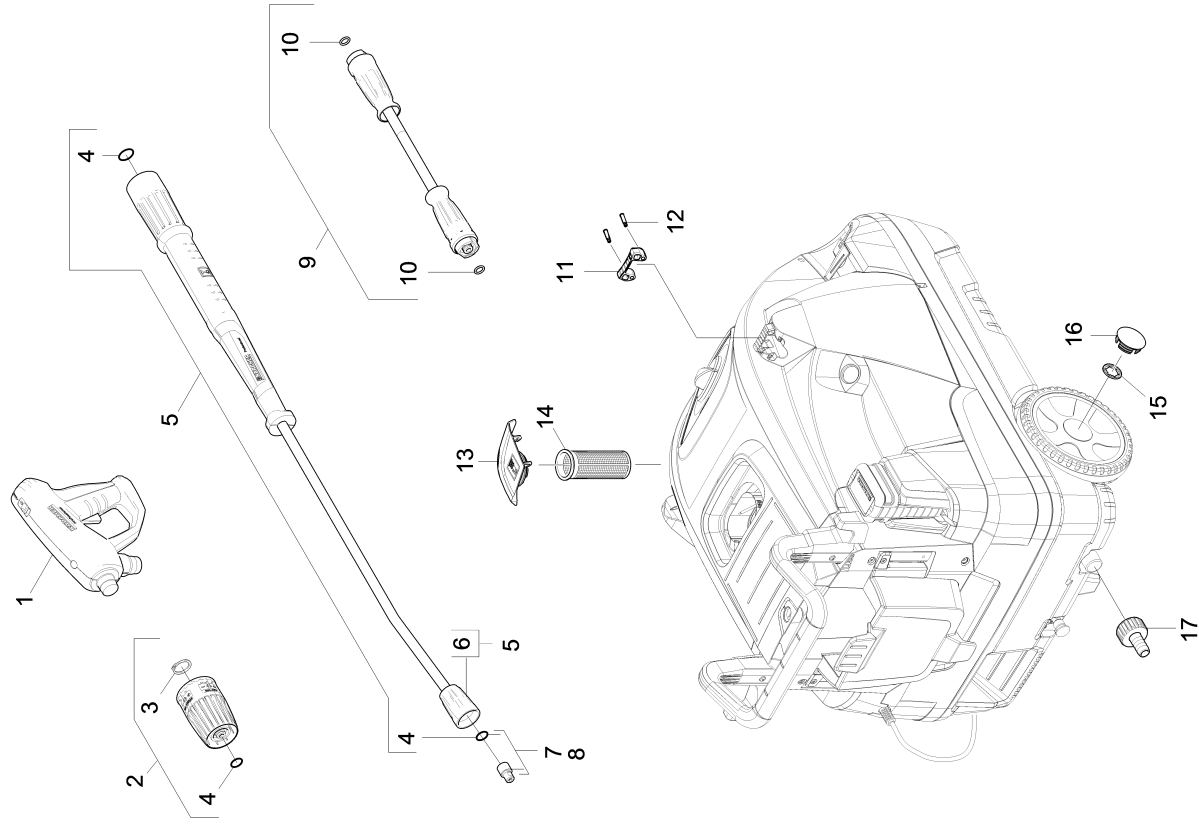

1030 Short spare parts list (1.173-900.3)

Professional \ High pressure cleaner hotwater \ Electric motor \ HDS 7/16 C *EU-1 \ Short spare parts list

1030 Short spare parts list (1.173-900.3)

Professional \ High pressure cleaner hotwater \ Electric motor \ HDS 7/16 C *EU-1 \ Short spare parts list

KÄRCHER

POS	Article no.	Description	Quantity	Unit
1	4.118-005.0	EASY!Force Advanced	1.000	ST
2	4.118-009.0	Rotary controller TR 700L	1.000	ST
3	7.343-069.0	Locking ring 25x1,2-1.4122 DIN 471	1.000	ST
4	2.880-001.0	Spare part set seals TR	3.000	ST
5	4.112-000.0	Jet pipe TR 1050 mm	1.000	ST
6	4.112-011.0	Protection part TR only for replacement	1.000	ST
7	2.113-021.0	Power nozzle TR 25040	1.000	ST
8	2.114-001.0	Steam nozzle TR 40045	1.000	ST
9	6.110-035.0	Hose assembly TR rotatable DN6 25MPa 10m	1.000	ST
10	2.880-154.0	O-Ring kit	1.000	ST
11	5.424-162.0	Fixing jet pipe	1.000	ST
12	5.314-143.0	Pin fixing jet pipe	2.000	ST
13	4.064-021.0	Cover fuel complete	1.000	ST
14	5.731-039.0	Filter	1.000	ST
15	6.343-162.0	Lock washer -25	2.000	ST
16	2.889-086.0	Set wheel cap	2.000	ST
17	2.640-492.0	Set water connection 1 "	1.000	ST