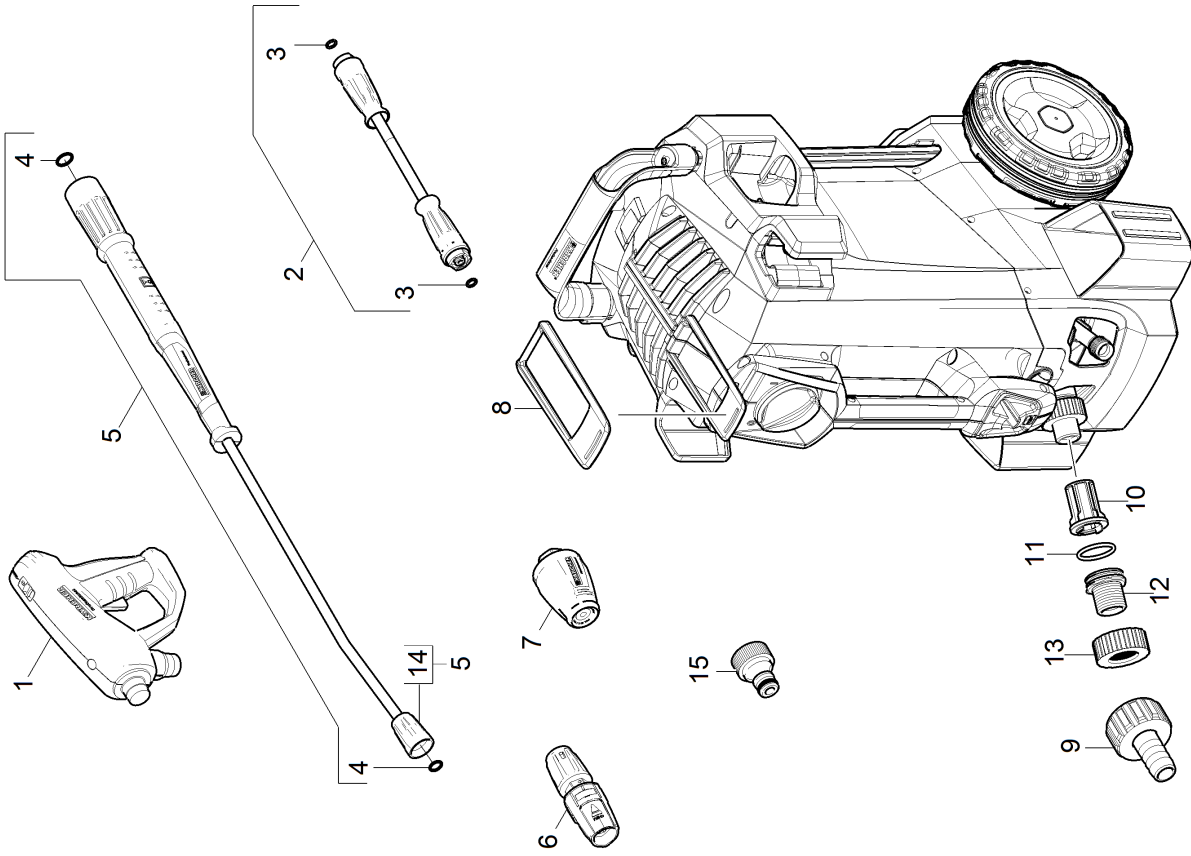

50 Short spare parts list (1.520-954.3)

Professional \ High pressure cleaner cold water \ Electric motor \ HD 6/13 C Plus *GB \ Short spare parts list

50 Short spare parts list (1.520-954.3)

Professional \ High pressure cleaner cold water \ Electric motor \ HD 6/13 C Plus *GB \ Short spare parts list

POS	Article no.	Description	Quantity	Unit
1	4.118-005.0	EASY!Force Advanced	1.000	ST
2	6.110-034.0	Hose assembly TR DN6 25MPa 10m	1.000	ST
3	2.880-154.0	O-Ring kit	1.000	ST
4	2.880-001.0	Spare part set seals TR	2.000	ST
5	4.112-006.0	Jet pipe TR 840 mm	1.000	ST
6	4.117-032.0	Triple jet nozzle TR 038	1.000	ST
7	4.114-020.0	Dirt blaster TR 040 LowEnd	1.000	ST
8	5.379-043.0	Strap	1.000	ST
9	4.401-056.0	Screw connector part	1.000	ST
10	5.731-666.0	Filter cartridge with cone	1.000	ST
11	6.363-437.0	O-Ring seal 30x3	1.000	ST
12	5.064-423.0	Connection piece water intake	1.000	ST
13	5.064-465.0	Nut water intake	1.000	ST
14	4.112-011.0	Protection part TR only for replacement	1.000	ST
15	2.645-010.0	Tap adaptor for inhouse fittings	1.000	ST