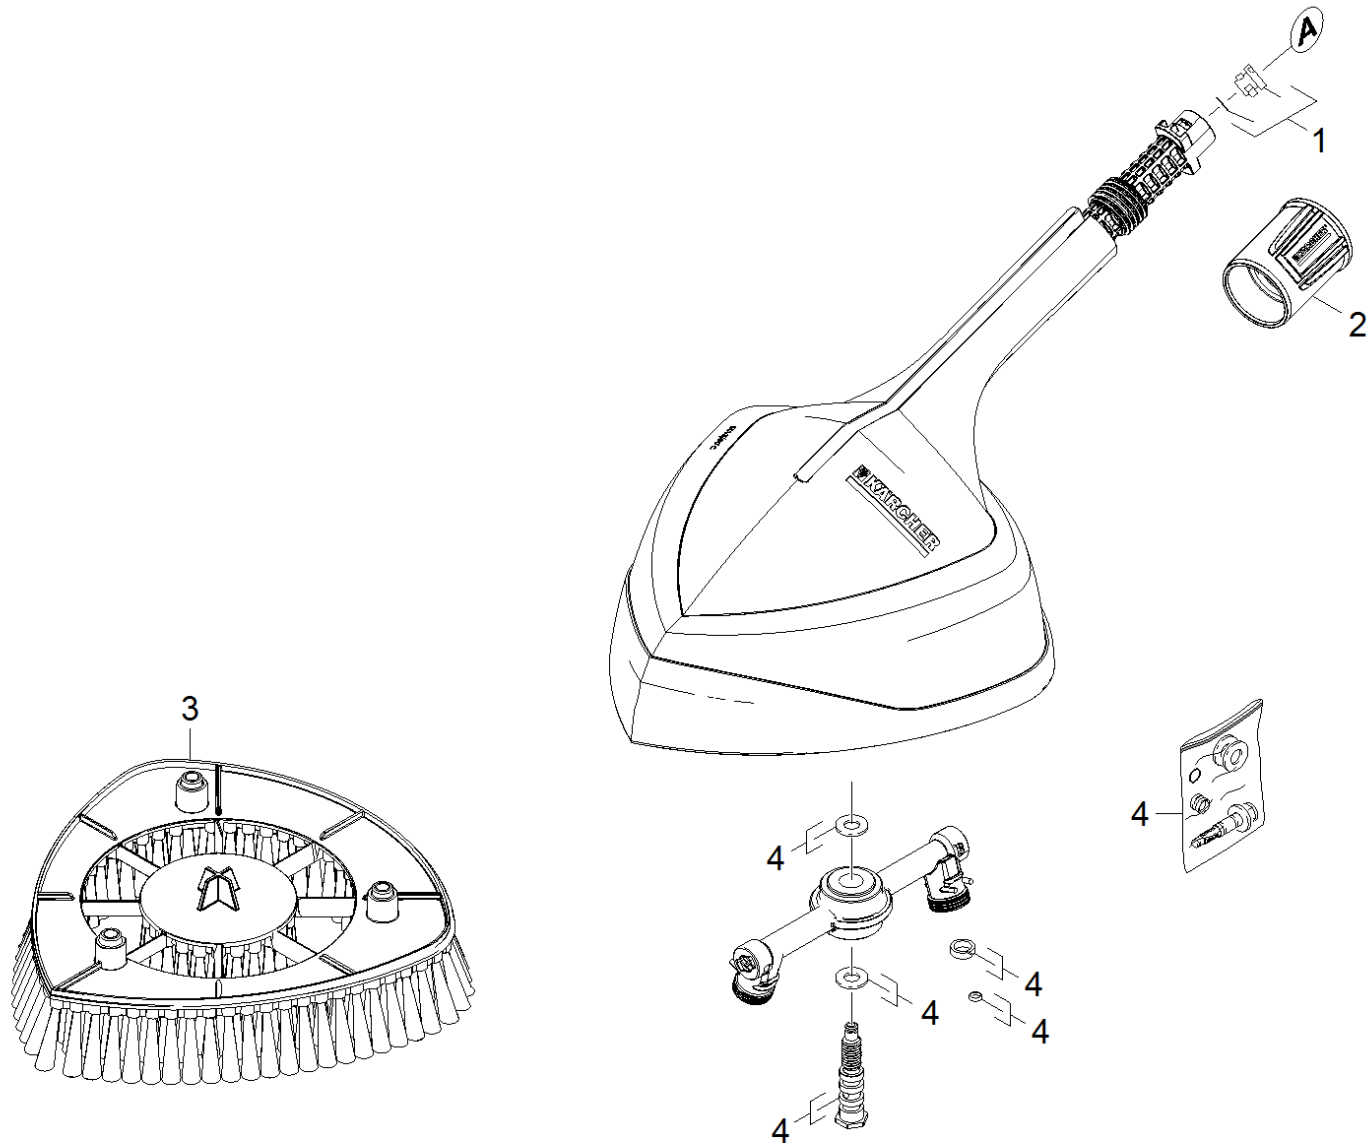

10 Surface cleaner

Home and Garden \ High pressure cleaner hotwater \ Accessories \ WB 150 power brush \ Spare parts list Power-Brush D 150 \ Surface cleaner

10 Surface cleaner

Home and Garden \ High pressure cleaner hotwater \ Accessories \ WB 150 power brush \ Spare parts list Power-Brush D 150 \ Surface cleaner

POS	Article no.	Description	Quantity	Unit
3	5.762-404.0	Brush beam Power-Brush	1.000	ST
2	5.310-160.0	Nut Kaercher	1.000	ST
1	2.640-729.0	O-Ring seal set	1.000	ST
4	2.883-994.0	Spare part set set of gaskets neutrally	1.000	ST