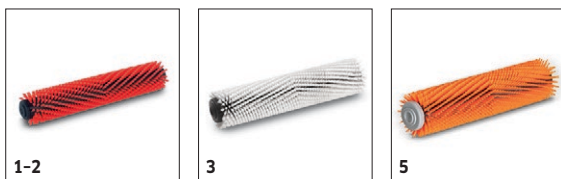

ACCESSORIES FOR BR 30/4 C BP

1.783-214.0

		Order No.	Hardness/ Brush type	Length	Colour	Quantity	Price	Description	
Roller brushes for BR									
Roller brush	1	4.762-428.0	medium	300 mm	red	1 piece(s)		Roller brush, medium-hard, red. Length: 300 mm. With wear-resistant star-wheel mechanism. For normal use. Bristles: Polypropylene, 0.2 mm thick, 11.5 mm long.	■
	2	4.762-005.0	medium	300 mm	red	1 piece(s)			■
	3	4.762-452.0	soft	300 mm	white	1 piece(s)		Roller brush, soft, white. Length: 300 mm. With wear-resistant star-wheel mechanism. For cleaning sensitive floors and polishing. Bristles: Polyamide, 0.15 mm thick, 11.5 mm long.	□
	4	4.762-499.0	soft	300 mm	blue	1 piece(s)		For carpet cleaning.	□
	5	4.762-484.0	high / low	300 mm	orange	1 piece(s)		Medium hard, for cleaning strong structured floors and deeper joints.	□

■ Included in delivery. □ Available accessories.