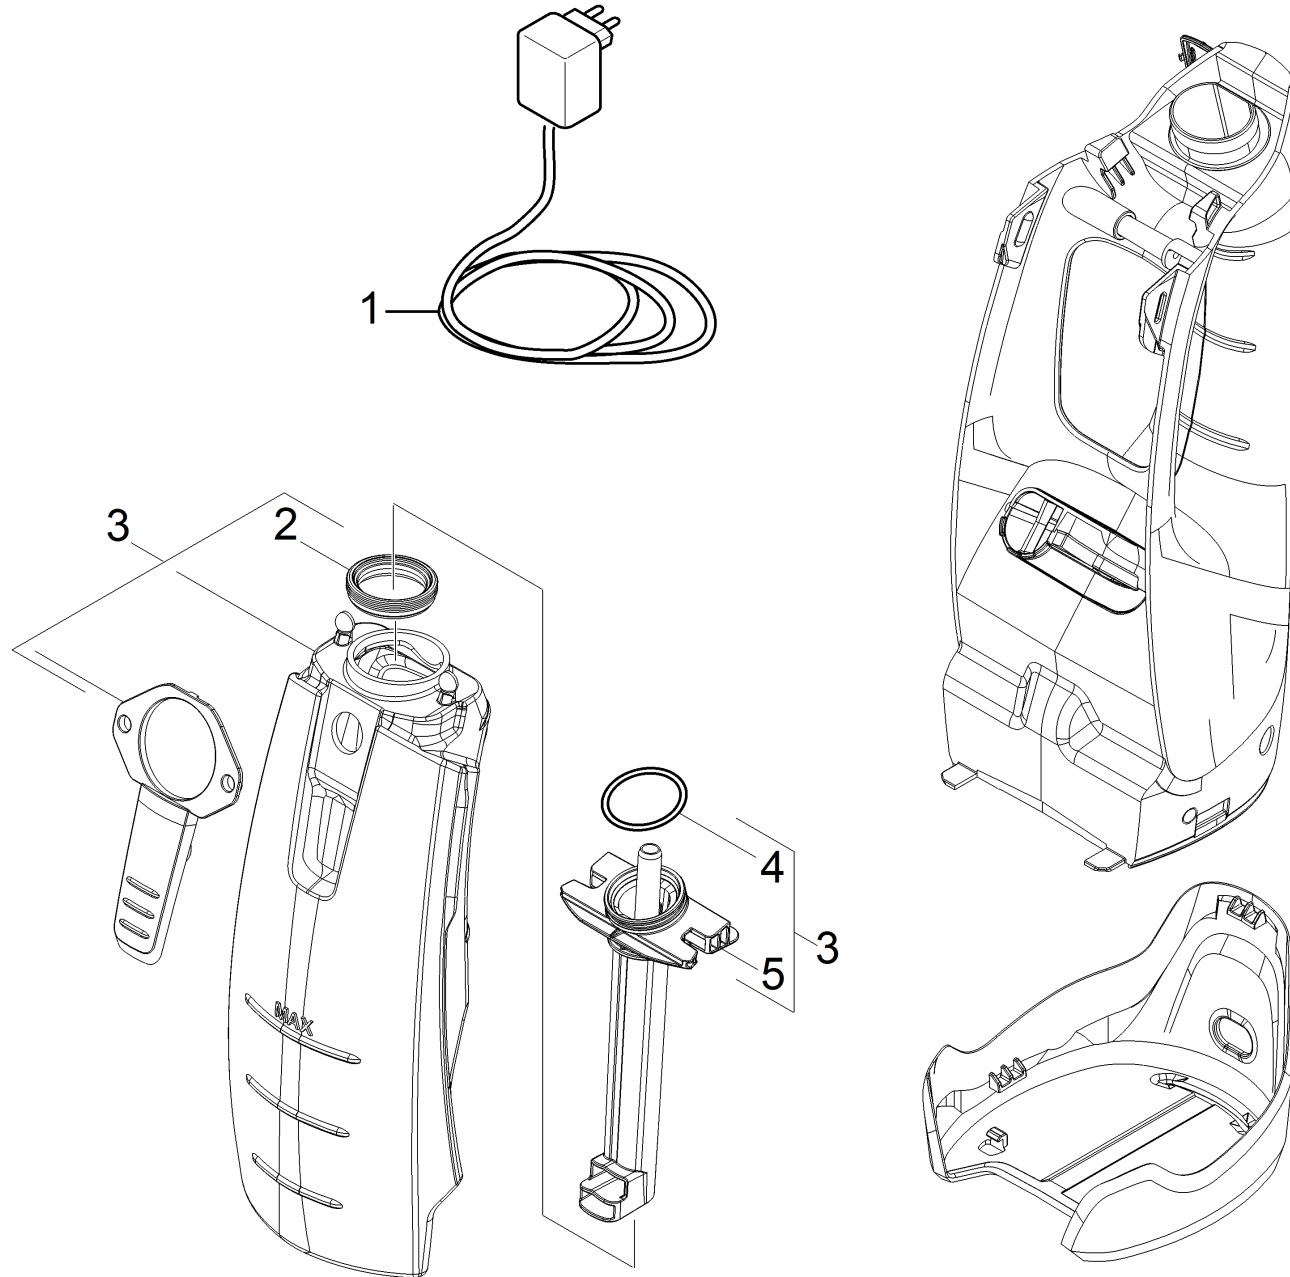

20 Housing

Home and Garden \ Window cleaner \ WV 2 Premium *GB \ Spare parts list WV 2 Premium *GB \ Housing

20 Housing

Home and Garden \ Window cleaner \ WV 2 Premium *GB \ Spare parts list WV 2 Premium *GB \ Housing

POS	Article no.	Description	Quantity	Unit
5	5.633-109.0	Intake water	1.000	ST
4	6.363-536.0	O-Ring seal 21x1,5	1.000	ST
2	5.633-141.0	Seal tank	1.000	ST
3	4.633-021.0	Tank complete only for replacement	1.000	ST
1	2.633-115.0	WV battery charger *GB	1.000	ST