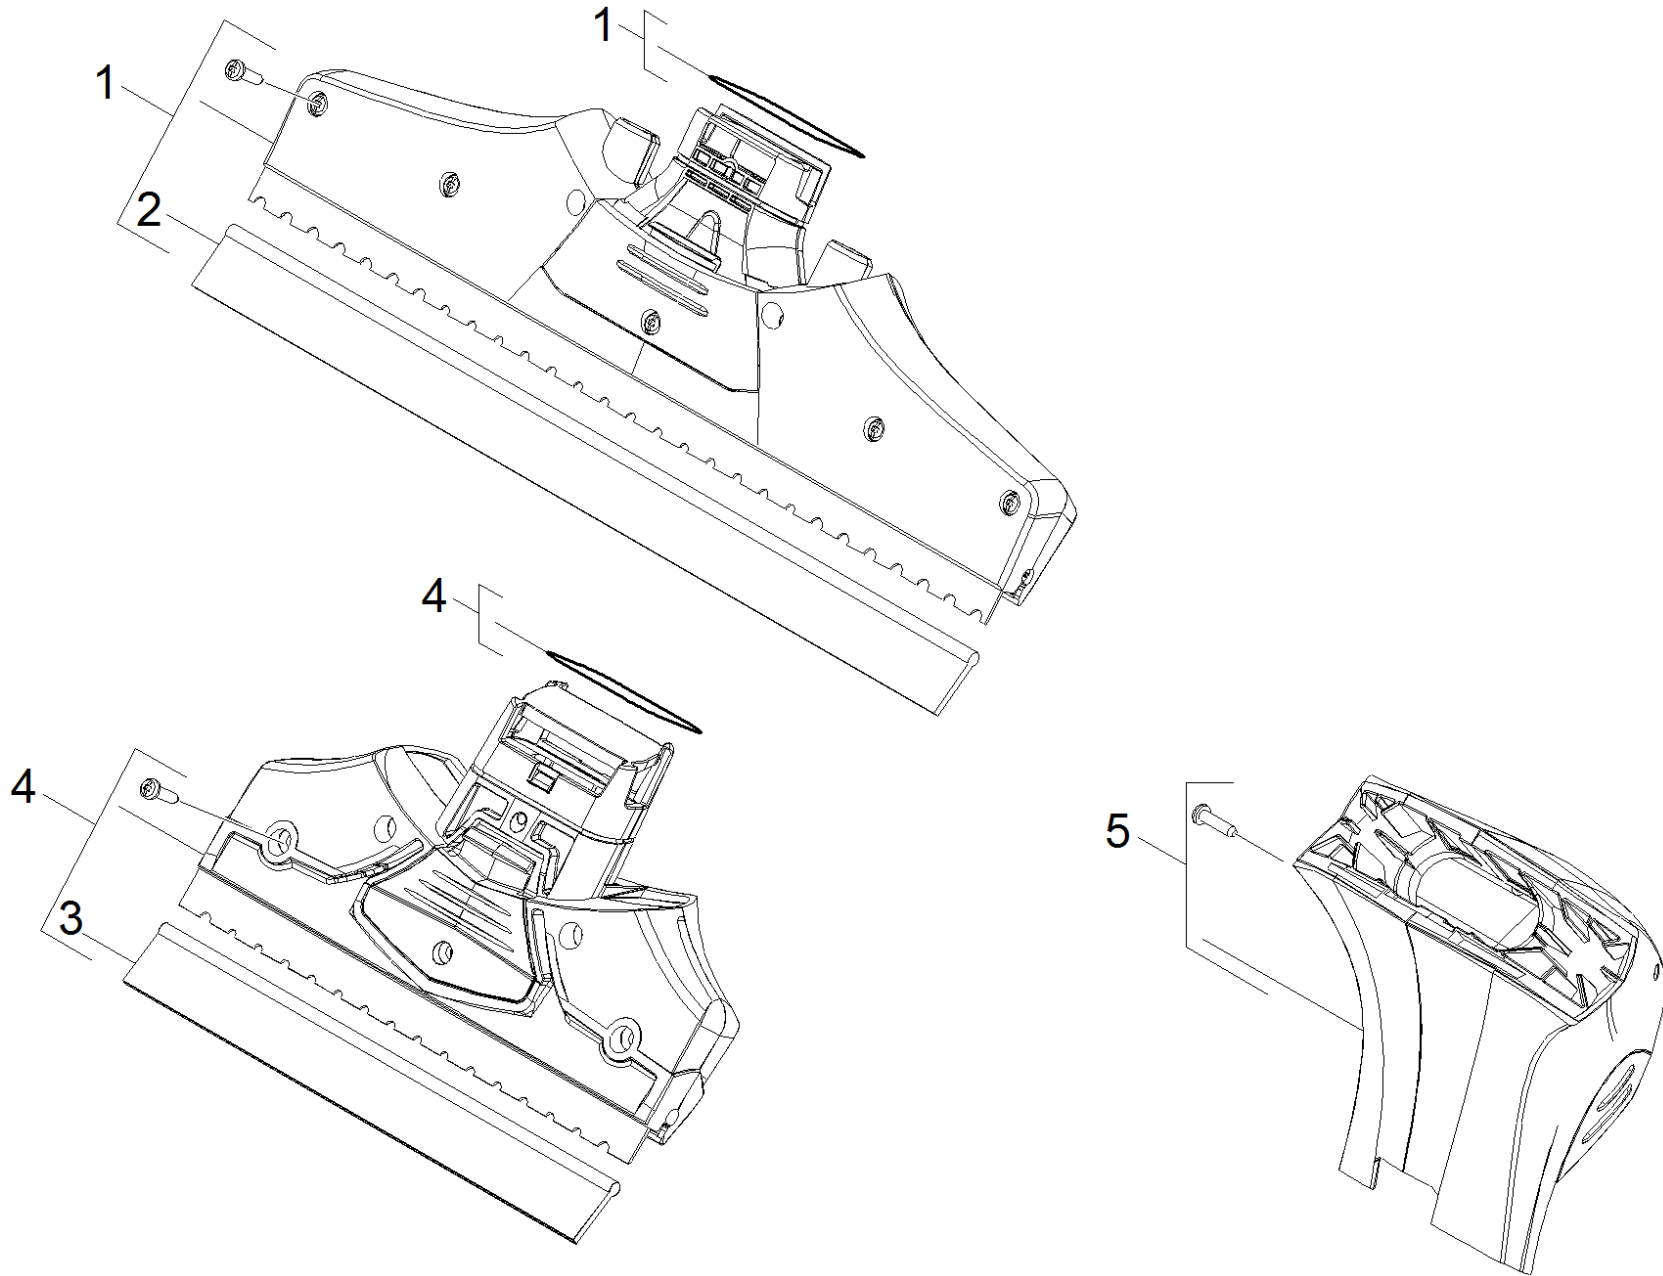

10 Top part

Home and Garden \ Window cleaner \ WV 2 Premium *GB \ Spare parts list WV 2 Premium *GB \ Top part

10 Top part

Home and Garden \ Window cleaner \ WV 2 Premium *GB \ Spare parts list WV 2 Premium *GB \ Top part

POS	Article no.	Description	Quantity	Unit
3	2.633-104.0	Pull-off lip WV 50 (170mm)	1.000	ST
2	2.633-005.0	Pull-off lip WV 50 (280mm)	1.000	ST
5	4.633-015.0	Separator yellow only for replacement	1.000	ST
1	4.633-019.0	Suction nozzle black only for replacemen	1.000	ST
4	4.633-075.0	Suction nozzle complete replacement schm	1.000	ST