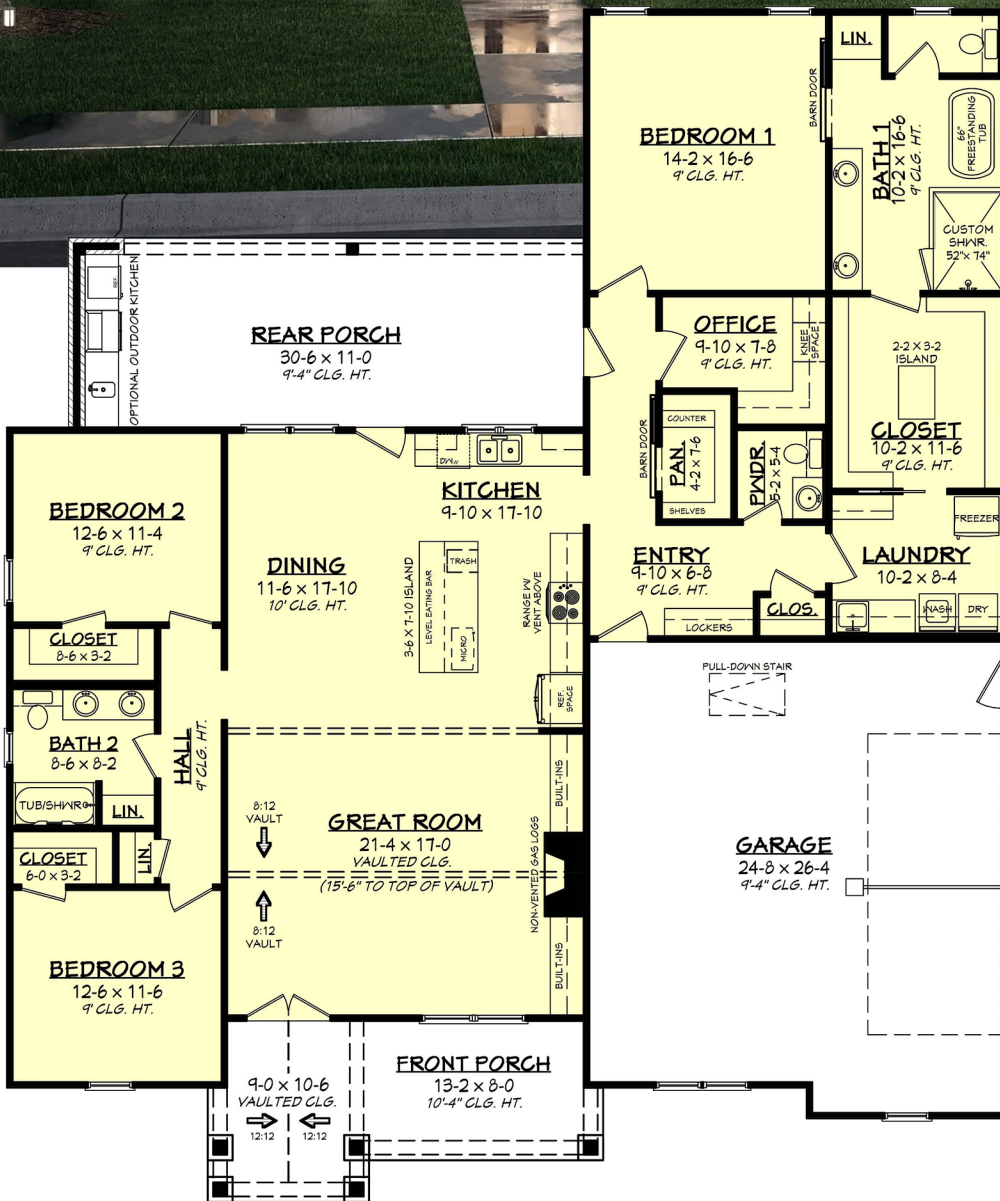

Designing Homes
HOUSE PLAN ZONE
 Building Relationships

Rear Elevation

Allenby House Plan

2243

- 2243 Sq Ft.
- 3 Bedrooms
- 2.5 Bathrooms
- 1 Stories
- 59-10 Width
- 71-0 Depth

Phone: 601.336.3254 sales@hpzplans.com

www.hpzplans.com/products/allenby-house-plan