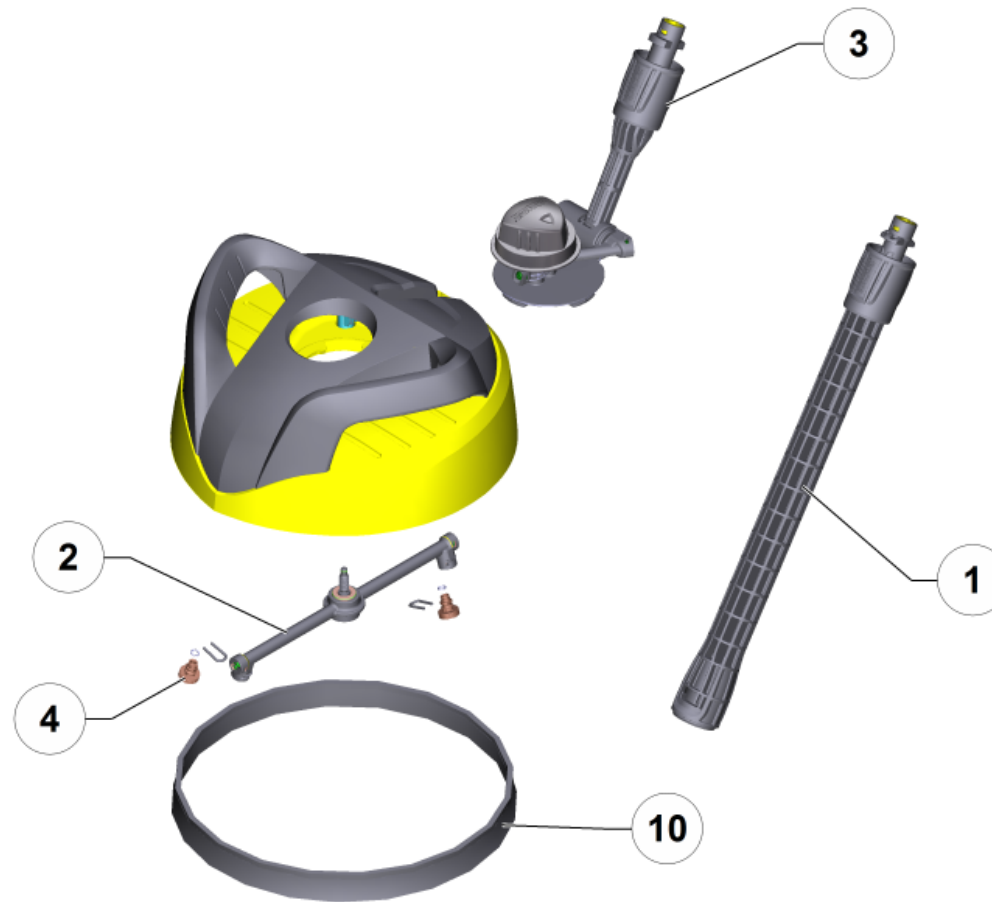

100 Spare parts list T 350 (5.972-948.0)

Home and Garden \ High pressure cleaner hotwater \ Accessories \ T 350 T-Racer Surface Cleaner \ Spare parts list T 350

100 Spare parts list T 350 (5.972-948.0)

Home and Garden \ High pressure cleaner hotwater \ Accessories \ T 350 T-Racer Surface Cleaner \ Spare parts list T 350

POS	Article no.	Description	Quantity	Unit
3		Bearing support kpl.	1.000	ST
1	2.643-240.0	Single-step jet pipe extension	2.000	ST
2	2.885-407.0	Spare part set rotor complete	1.000	ST
4	2.643-335.0	Spare parts nozzles Set T 300/T 350	1.000	ST
10	6.371-086.0	Strip brush	1.000	ST