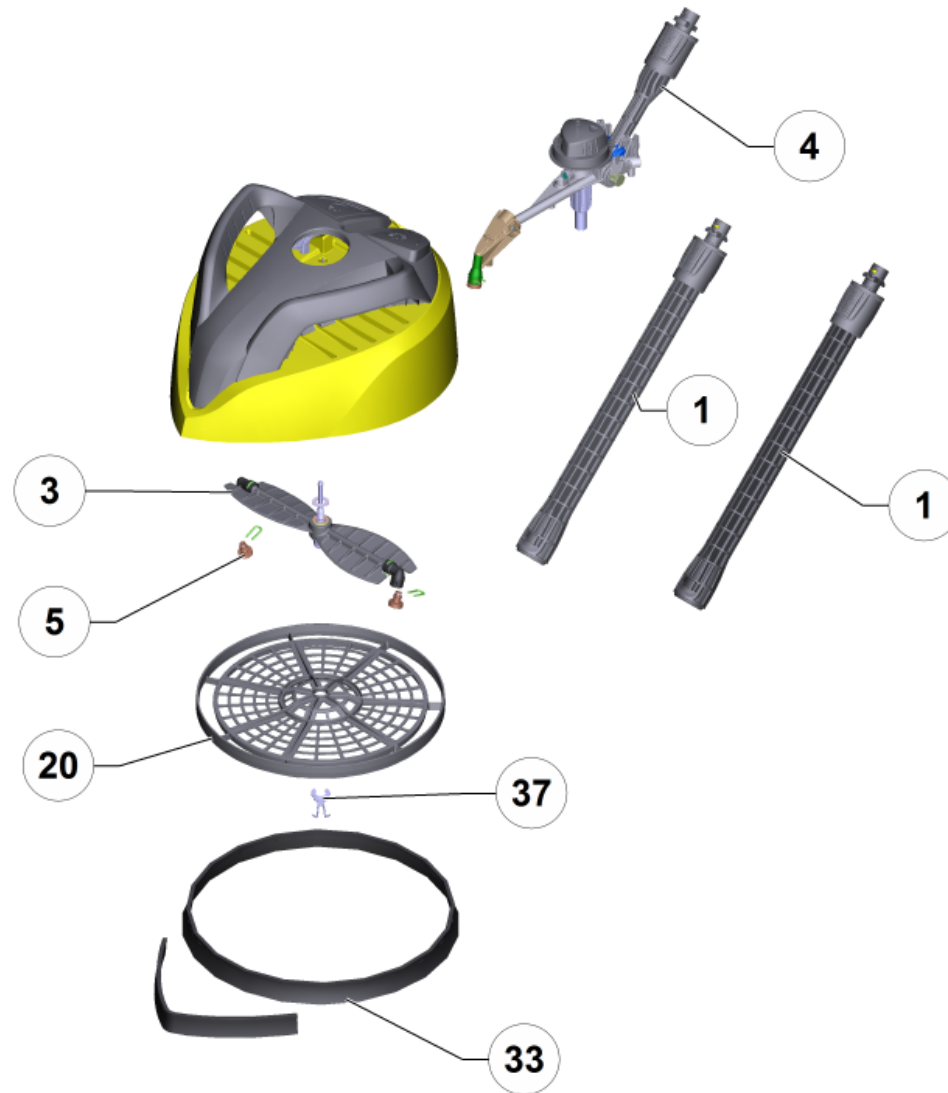

100 Spare parts list T 450 (5.972-951.0)

Home and Garden \ High pressure cleaner hotwater \ Accessories \ T 450 T-Racer Surface Cleaner \ Spare parts list T 450

100 Spare parts list T 450 (5.972-951.0)

Home and Garden \ High pressure cleaner hotwater \ Accessories \ T 450 T-Racer Surface Cleaner \ Spare parts list T 450

POS	Article no.	Description	Quantity	Unit
4		Bearing support completely T 400	1.000	ST
20	5.394-873.0	Grate T 400 Plus	1.000	ST
37	7.343-206.0	Lock washer 12-2.1030 DIN 6799	1.000	ST
1	2.643-240.0	Single-step jet pipe extension	2.000	ST
33	2.885-097.0	Spare part set Bürsten T 400	1.000	ST
5	2.643-338.0	Spare parts nozzles T-Racer	1.000	ST
3	2.885-406.0	Spare parts rotor complete	1.000	ST