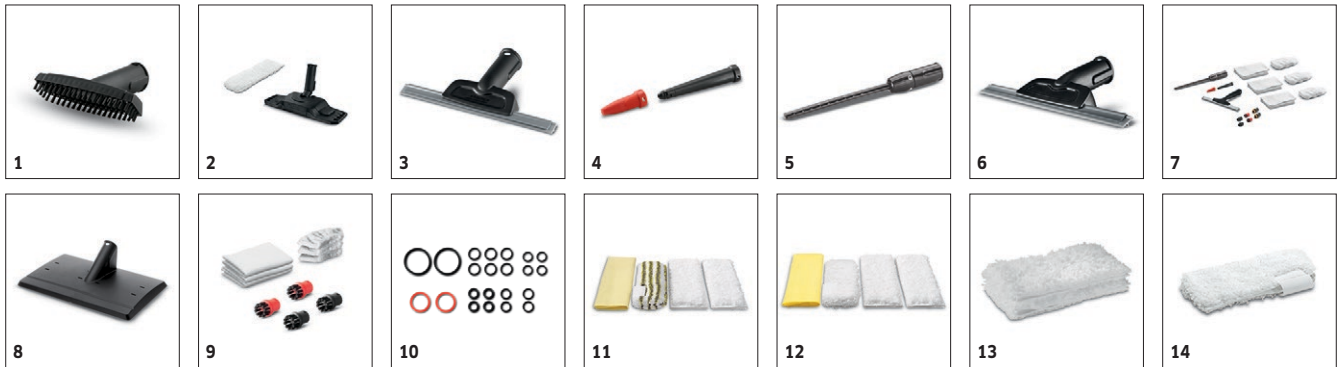

ACCESSORIES FOR SC2

1.512-002.0

		Order No.					Price	Description	
Nozzles									
Hand tool	1	2.884-280.0						Hand tool with additional brushes for cleaning small areas such as shower cubicles, wall tiles, etc. Suitable for use with or without cover.	☒
Comfort Plus floor nozzle accessory kit	2	2.863-019.0							☐
Window Nozzle	3	2.863-025.0						The Kärcher window nozzle allows you to thoroughly clean glass, windows or mirrors using a clean steamer.	☐
Extension and power nozzle	4	2.884-282.0						Power nozzle with extension considerably increases the cleaning power of the detail nozzle. Ideal for easy and environmentally friendly cleaning of difficult to reach areas, e.g. corners.	☐
Textile care nozzle	5	4.130-390.0						Textile care nozzle freshens and removes creases from clothes and fabrics and effectively removes odours. With integrated fluff remover.	☐
Textile care nozzle für SC	6	2.863-233.0							☐
Miscellaneous									
Premium accessories kit steam cleaner	7	2.863-219.0							☐
Wallpaper stripper	8	2.863-062.0						Wallpaper stripper ideal for removing wallpaper and glue residues using the power of steam.	☐
Accessories set Universal für SC	9	2.863-215.0						Universal accessory kit for steam cleaners with three cotton cloths for the floor tool, three cotton covers for the hand tool and two red and two black round brushes.	☐
Replacement O-ring set	10	2.884-312.0						Replacement O-ring set for replacement of O-rings for diverse steam cleaner accessories.	☐
Sets of cloths									
Steam+Clean Bath cloth set	11	2.863-171.0						Cloth set contains different microfibre cloths for steam cleaner use in bathrooms.	☐
Steam+Clean Kitchen cloth set	12	2.863-172.0						Cloth set with different microfibre cloths for steam cleaner use in kitchens.	☐
Steam+Clean Floor cloth set	13	2.863-173.0						2 soft microfibre velour floor cloths for easy dirt removal. For perfectly clean floors.	☐
Steam+Clean Cover cloth set	14	2.863-174.0						2 soft microfibre velour covers for hand tool. Ideal for removing stubborn dirt, e.g. on cookers.	☐
Set of cleaning cloths	15	6.960-019.0						Cloth set of high-quality cotton with 2 large floor cloths and 3 covers for hand tool.	☐
Terry cloths, small	16	6.369-357.0						Lint-free, absorbent and hard-wearing: 5 narrow, high-quality cotton floor cloths.	☐
Terry cloths, large	17	6.369-481.0						Lint-free, absorbent and hard-wearing: 5 extra wide high-quality cotton floor cloths.	☐
Set of cleaning cloths	18	6.370-990.0						Set of 5 high-quality cotton cleaning cloths suitable for use with hand tool	☐
Sets of brushes									
Round brush set	19	2.863-058.0						Practical round brush set available in two colours.	☐
Round brush set with brass bristles	20	2.863-061.0						Round brush set with brass bristles for removing stubborn and ingrained dirt. Ideal for insensitive surfaces.	☐
Round brush large special accessories	21	2.863-022.0							☐
Round brush with dirt scraper	22	2.863-140.0						Round brush with two rows of heat-resistant bristles and scraper for easy removal of stubborn dirt. Not suitable for use on sensitive surfaces.	☐

■ Included in delivery. □ Available accessories.